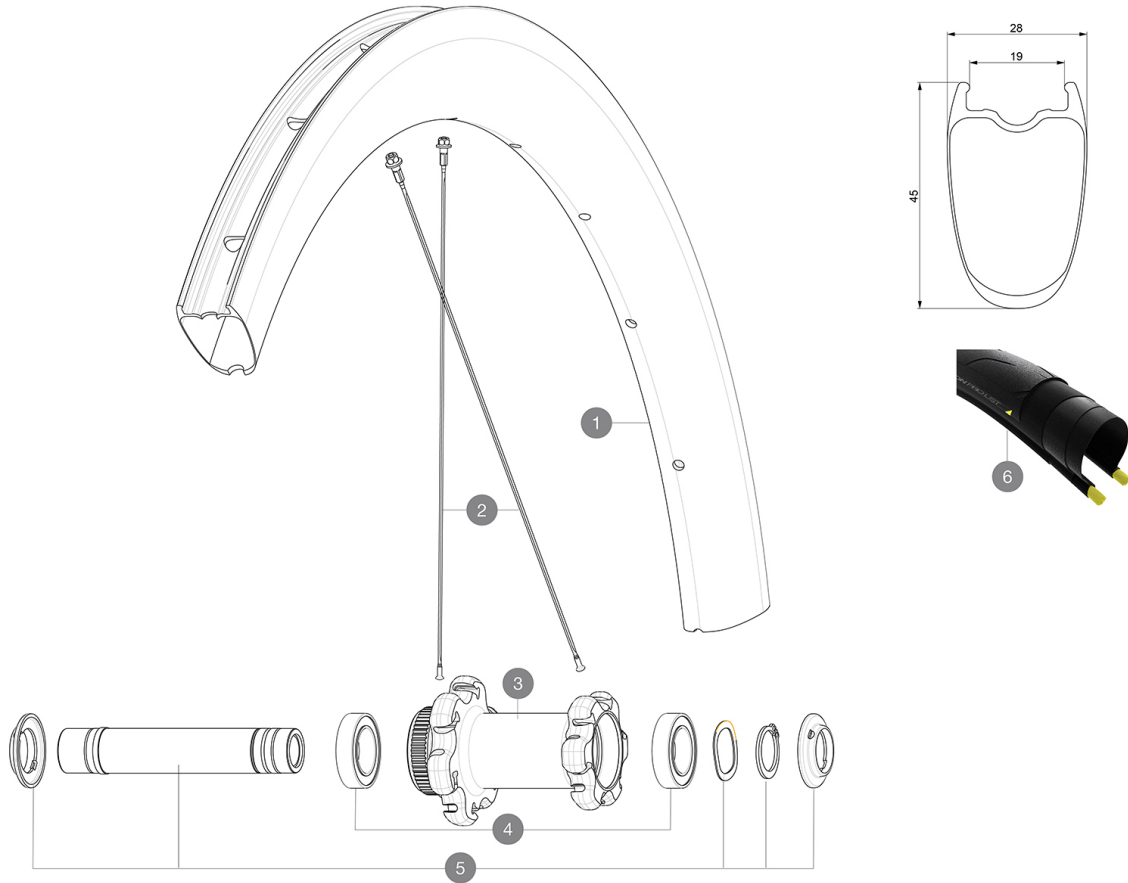

参照ホイール

F89361 CosProCarbSLUSTDCL TDF2 Ft

ASTM A201 1 : 120  
25 32mm  
2

RIMS

&NBSP;:

1	V4090910 V2620101	KIT FRONT RIM COSMIC PRO CARBON SL UST DISC TdF 20 UST RIM TAPE 25mm (for 21-24mm wide rim)
---	----------------------	--

SPOKES

2	V3663501	KIT 12 BUTTED AERO STAINLESS SPOKE 277 + alu nipple + washer
---	----------	--

HUB SHELLS

3	N/A	HUB BODY
4	M40129	KIT 2 BEARINGS 6902 15x28x7
5	V2373301	KIT QRM AUTO FRONT AXLE 12mm > 2019