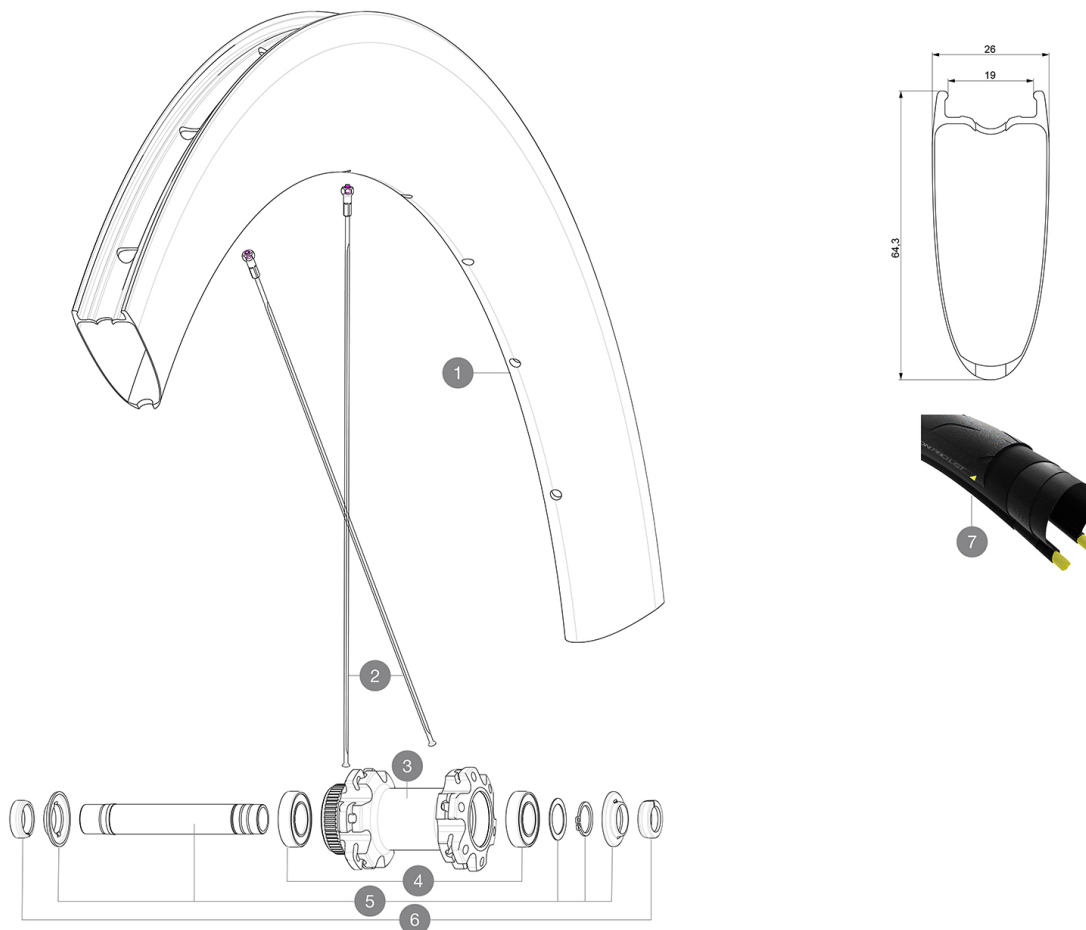

ASTM A2010 1 : 120  
25 32mm  
2

参照ホイール

F89401 CometeProCarb UST DCL TDF2 Ft

RIMS

&NBSP;:

1	V4091410 V2620101	KIT FRONT RIM COMETE PRO CARBON SL US DISC TdF 20 / FRT & RST RIM TAPE 25mm (for 21-24mm wide rim)
---	----------------------	--

SPOKES

2	V3668901	Kit 12 front/rear NDS butted spoke 256mm Com Pro Carbon Disc
2	V4161701	Kit 12 front/rear NDS butted Stainless spoke 256mm Com Pro C

HUB SHELLS

3	N/A	HUB BODY
4	M40129	KIT 2 BEARINGS 6902 15x28x7
5	V2373301	KIT QRM AUTO FRONT AXLE 12mm > 2019

ADAPTERS

6	V2680501 V2680301	12mm Road Axle Cap QRM Auto "Kit Ft Road Adapter 12 >> 9mm"
---	----------------------	--