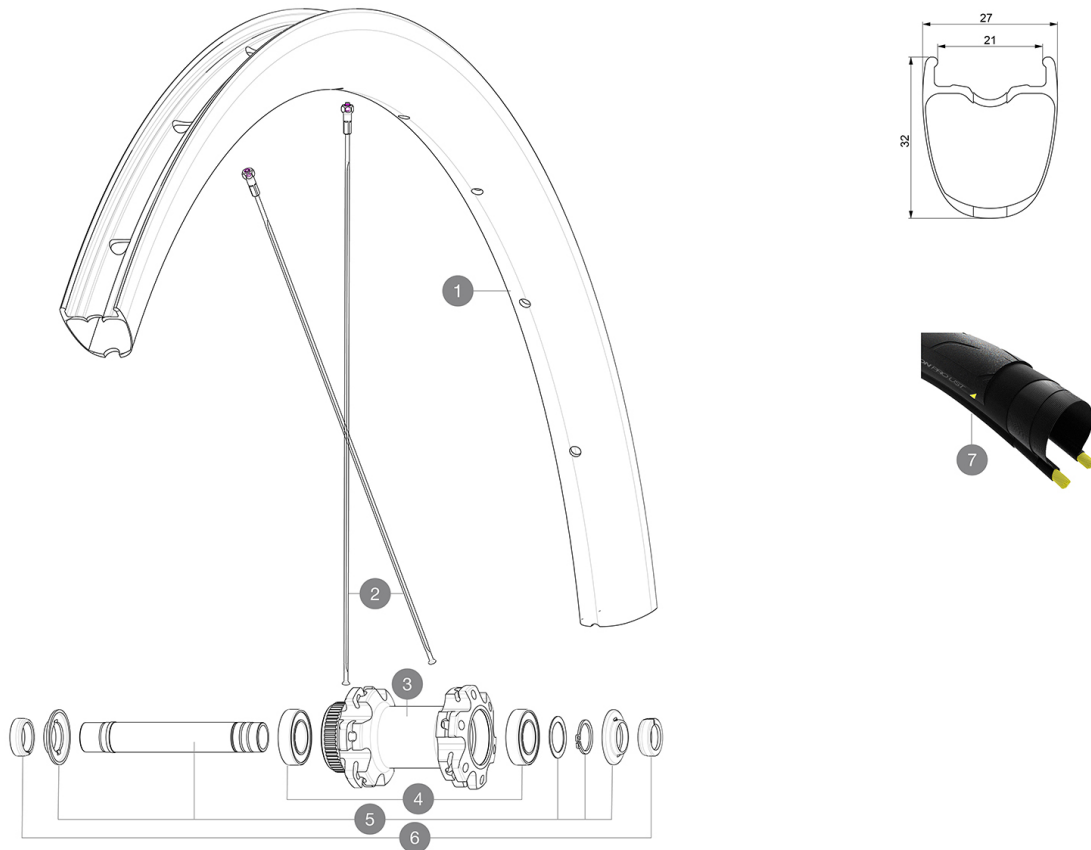

ASTM A1328 1 : 120
120
25 32mm
25

参照ホイール

F89381 KsyProCarb UST DCL TDF2 Ft

RIMS

&NBSP;:

1	V4090410 V2620101	KIT FRONT RIM KSYRIUM PRO CARBON UST DISC TdF 20 / KSYRIUM TAPE 25mm (for 21-24mm wide rim)

SPOKES

2	V4160401	Kit 12 Front/Rear non Drive Side Stainless Spokes 286 Ksyriu
2	V3665601	KIT 12 FRT/NDS KSYRIUM PRO CARBON UST Disc SPOKE 286mm + was

HUB SHELLS

3	N/A	HUB BODY
4	M40129	KIT 2 BEARINGS 6902 15x28x7
5	V2373301	KIT QRM AUTO FRONT AXLE 12mm > 2019

ADAPTERS

6	V2680501 V2680301	12mm Road Axle Cap QRM Auto "Kit Ft Road Adapter 12 >> 9mm"