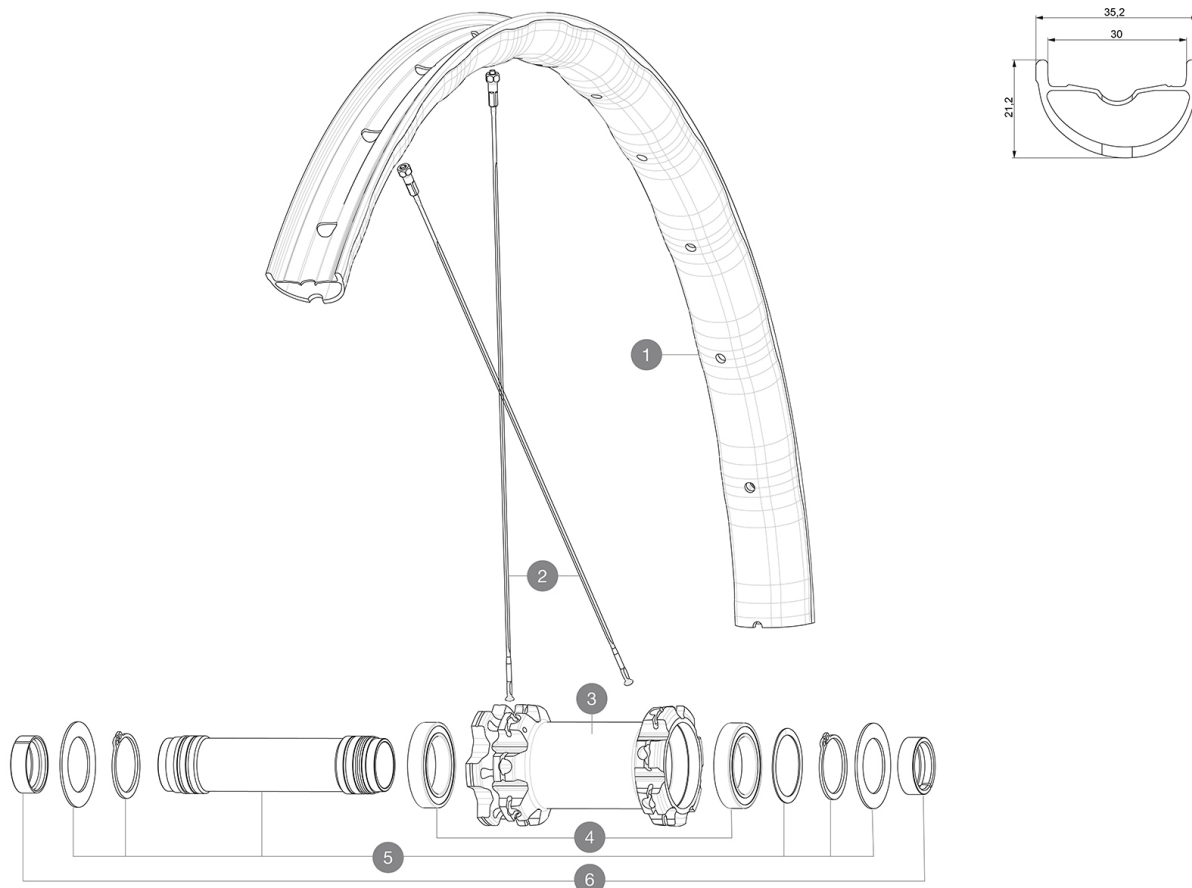

ASTM 4 : 150mm 60mm 76mm (2.35" 3.0")

参照ホイール

F89272 E-XA30 Elite 29 Ft Boost

RIMS

&NBSP;:

1	janteavvtdisc V3750101	FRONT MTB DISC RIM 35mm UST Green Tape for 30mm wide rims
---	---------------------------	--

SPOKES

2	V3821201	KIT 14 FRONT DEEMAX ELITE/E-XA ELITE 19 29" FLAT BUTTED SPO
---	----------	---

HUB SHELLS

3	N/A	HUB BODY
4	M40179	FRONT BEARING 25x37x7 20mm AXLE
5	V2373701	KIT 20x110mm BOOST AXLE QRM AUTO MTB > 2019

OPTIONS

V2650401 TORQUECAP20*31 FT QRM AUTO MTB

ADAPTERS

6	V2680401 12982801	20x110 BOOST Front Adapter MTB wheels 15mm ADAPTER KIT - 2012 WHEELS
---	----------------------	---

E-XA 30 Elite 29

付属品

UST (L12983800)	
(L30871900)	

- 素材: QRM
- 構造: 360
- 構造: 360

VERSIONS

- 構造: 6
- 構造: 110mm / 149mm / 100mm / 135/142mm
- 構造: XD

ホイールの重み