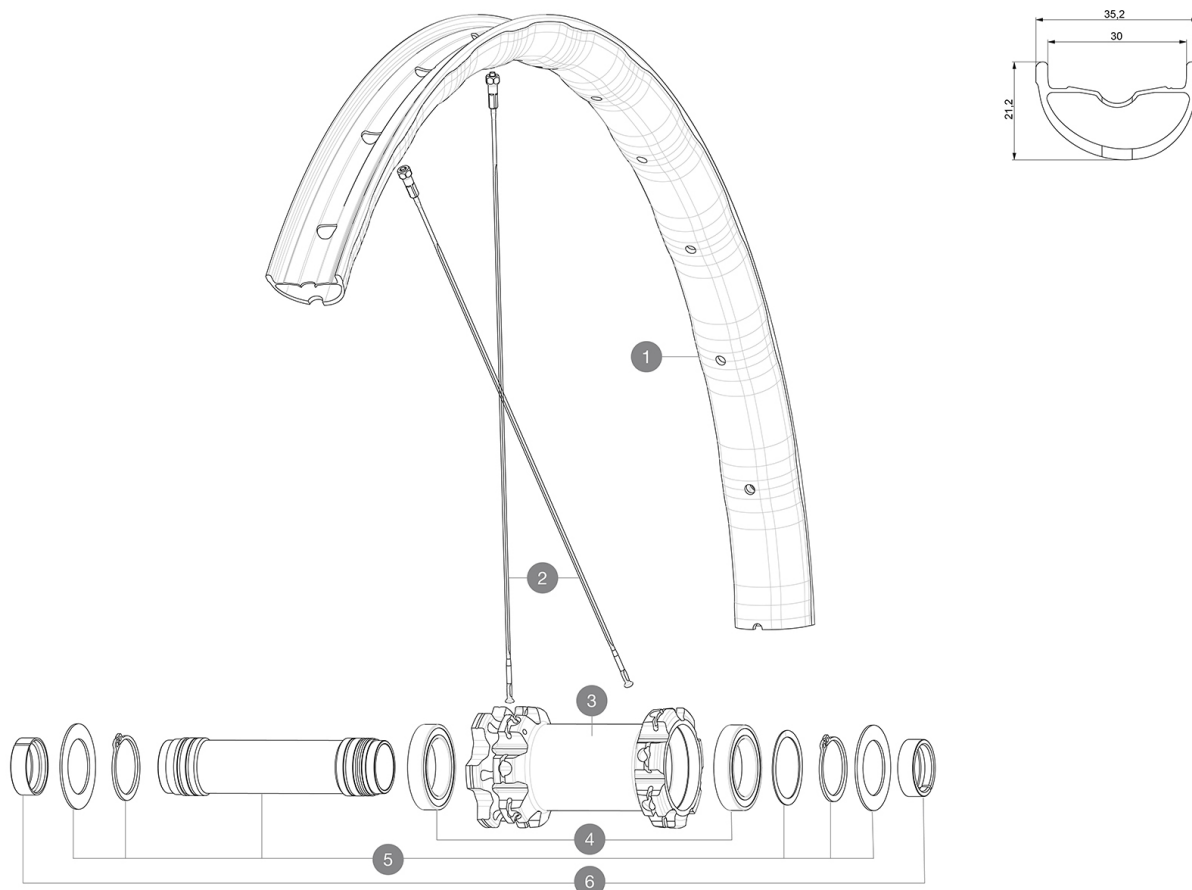

ASTM A4 : 150mm 60mm 76mm (2.35" 3.0")

## 参照ホイール

F89263 E-XA30 Elite 27,5 Ft Boost

### SPOKES

2	V3820701	KIT 14 FRONT DEEMAX ELITE/E-XA ELITE 19 27,5" FLAT BUTTED S
---	----------	---

### HUB SHELLS

3	N/A	HUB BODY
4	M40179	FRONT BEARING 25x37x7 20mm AXLE
5	V2373701	KIT 20x110mm BOOST AXLE QRM AUTO MTB > 2019