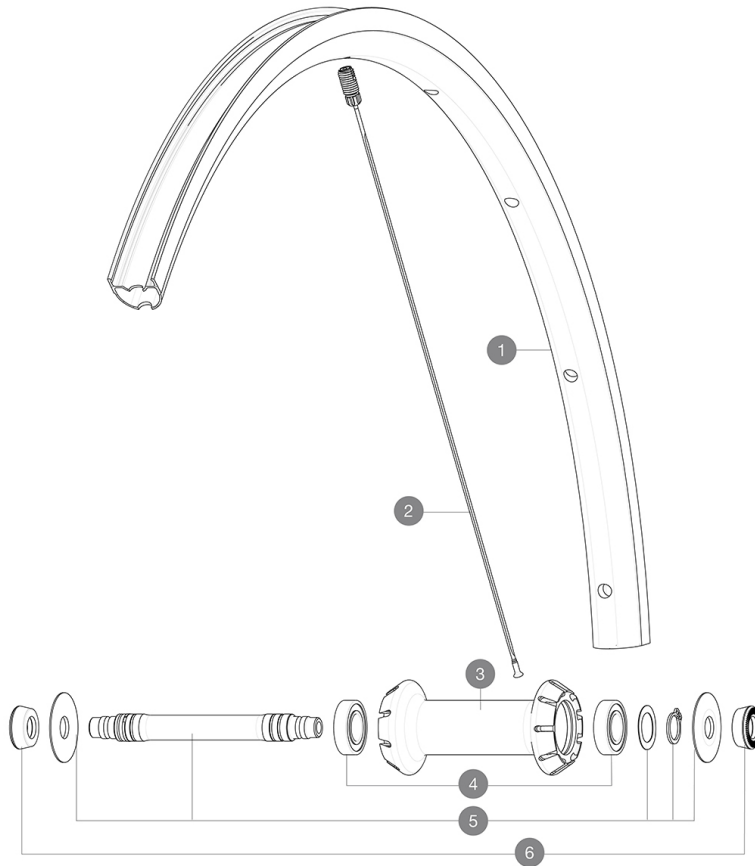

MAVIC KSYRIUM S

参照ホイール

F90191 KSYRIUM S RB 700 QR

ASTM A 2106 2 : 15 120 23mm- 6.75Bar/97PSI 25 32 mm 62mm- 3.8Bar/55PSI

RIMS

&NBSP;:

1	V4093910	Kit Front rim Ksyrium S RB
---	----------	----------------------------

SPOKES

2	V4164001	Kit 9 front Ksyrium S butted spoke 289mm M7/7
---	----------	---

HUB SHELLS

3	N/A	HUB BODY
4	M40078	FRONT HUB 6901 BEARINGS
5	V2375801	Kit front axle RB for QRM auto hub + hoobster + wave washer