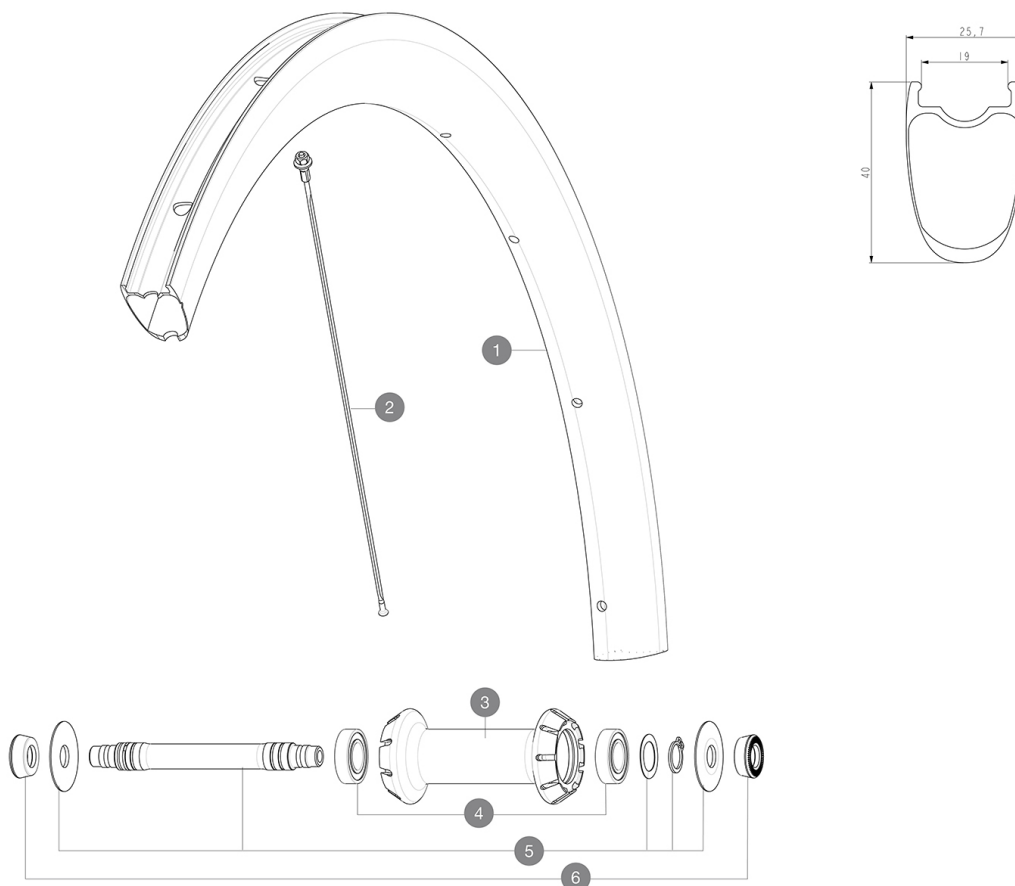

MAVIC COSMIC SL 40

ASTM A1013 1 : 23mm-
 6.75Bar/97PSI
 120
 25 32 mm
 2
 Maximum tyre pressure: 6.75bar/97PSI with a 23mm tyre - 3.8bar/55PSI with a 62mm tyre
 62mm-
 3.8Bar/55PSI

参照ホイール

F90201 COSMIC SL 40 RB 700 QR

RIMS

&NBSP;:

1	V4092610	Kit Front rim Cosmic SL 40 RB
	V3720101	25mm UST Tape for 19 to 22mm Road Rims

SPOKES

2	V4163001	Kit 9 front Cosmic SL 40 RB butted stainless spoke 271mm + s
---	----------	--

HUB SHELLS

3	N/A	HUB BODY
4	M40078	FRONT HUB 6901 BEARINGS
5	V2375801	Kit front axle RB for QRM auto hub + hoobster + wave washer

ADAPTERS

6	35117301	FRONT OR REAR FORK REST KIT R-SYS 2013
---	----------	--