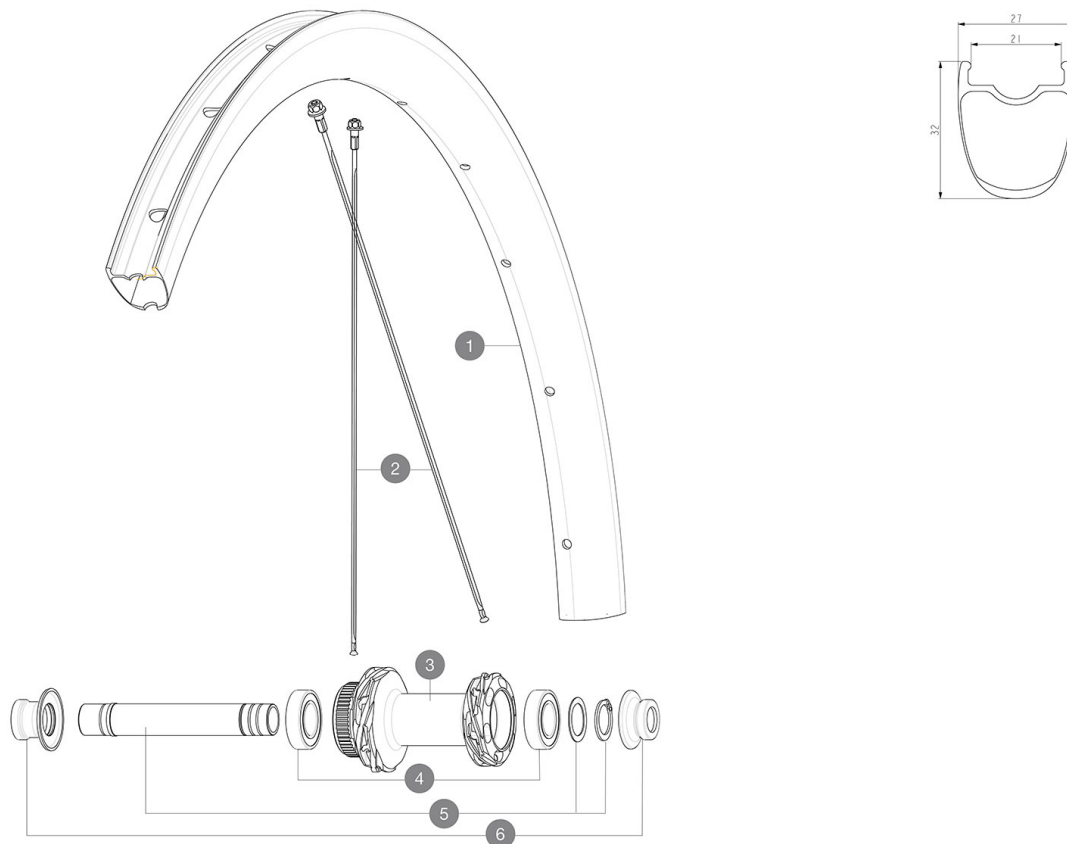

参照ホイール

F90241 Cosmic SLS 32 DCL Ft

RIMS

&NBSP;:

1	V4093215 V2620101	Kit Front/Rear rim Cosmic SL 32 Disc while stock lasts UST RIM TAPE 25mm (for 21-24mm wide rim)
---	----------------------	--

SPOKES

2	V4163101	Kit 12 Front/Rear Cosmic SLS 32 Disc aero stainless spoke 28
---	----------	--

HUB SHELLS

3	N/A	HUB BODY
3	N/A	HUB BODY
4	M40129	KIT 2 BEARINGS 6902 15x28x7
5	V2373301	KIT QRM AUTO FRONT AXLE 12mm > 2019

ADAPTERS

6	V2374701	KIT FRONT ROAD FORK REST 12mm FOR J BENT DISC HUB
---	----------	---

Cosmic SLS 32 Disc

Specifications

ホイールの重み