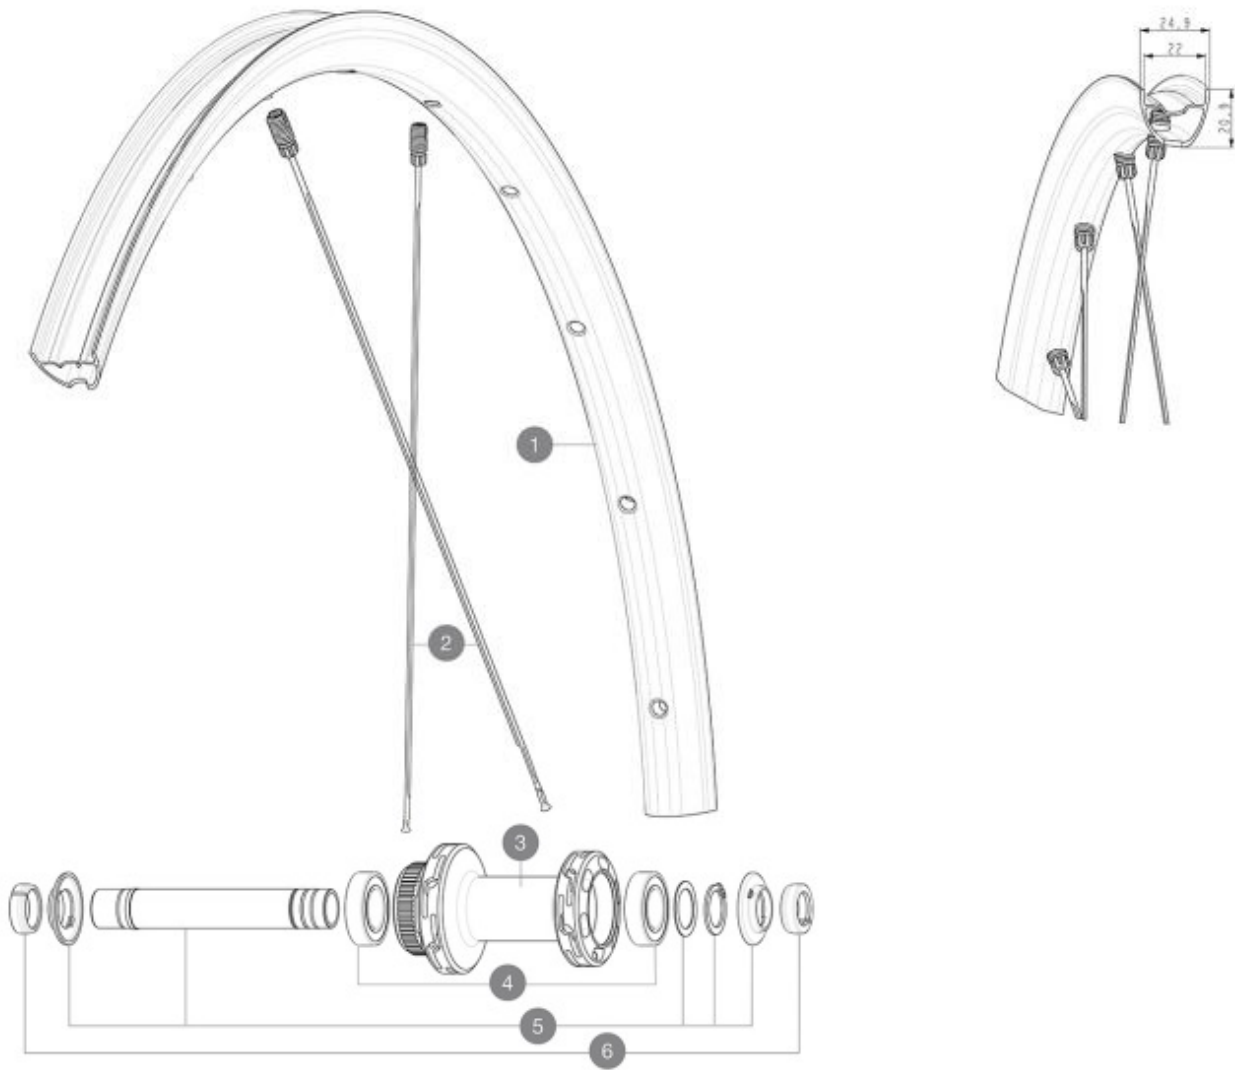

MAVIC ALLROAD S DISC

参照ホイール

F90221 ALLROAD S CL 700 12X100

ASTM A2106 2 : 15 + 15 120 28 64 mm (1.1" 2.5")
 Maximum tyre pressure: 4.6bar/67PSI with a 28mm tyre - 32.7bar/39PSI with a 64mm tyre

RIMS

&NBSP;:

1	V00097531	Kit Front/Rear rim Allroad S 23
1	V4092115	Kit Front/Rear rim Allroad S while stock lasts

SPOKES

2	V4162601	Kit 12 Front/Rear Allroad S flat spoke 298 M7/7
---	----------	---

HUB SHELLS

3	N/A	HUB BODY
4	V2500901	KIT BEARINGS 18x30x7 + WAVED WASHER + CLIP
5	V2374001	KIT 12x100mm FRONT AXLE DCL QRM AUTO ALLROAD > 2019

OPTIONS

6	V2372501	15mm MTB Axle Cap QRM Auto From 2019
	V2680301	"Kit Ft Road Adapter 12 >> 9mm"
	V2373501	QRM Auto front axle 15mm for DCL Allroad wheels > 2019