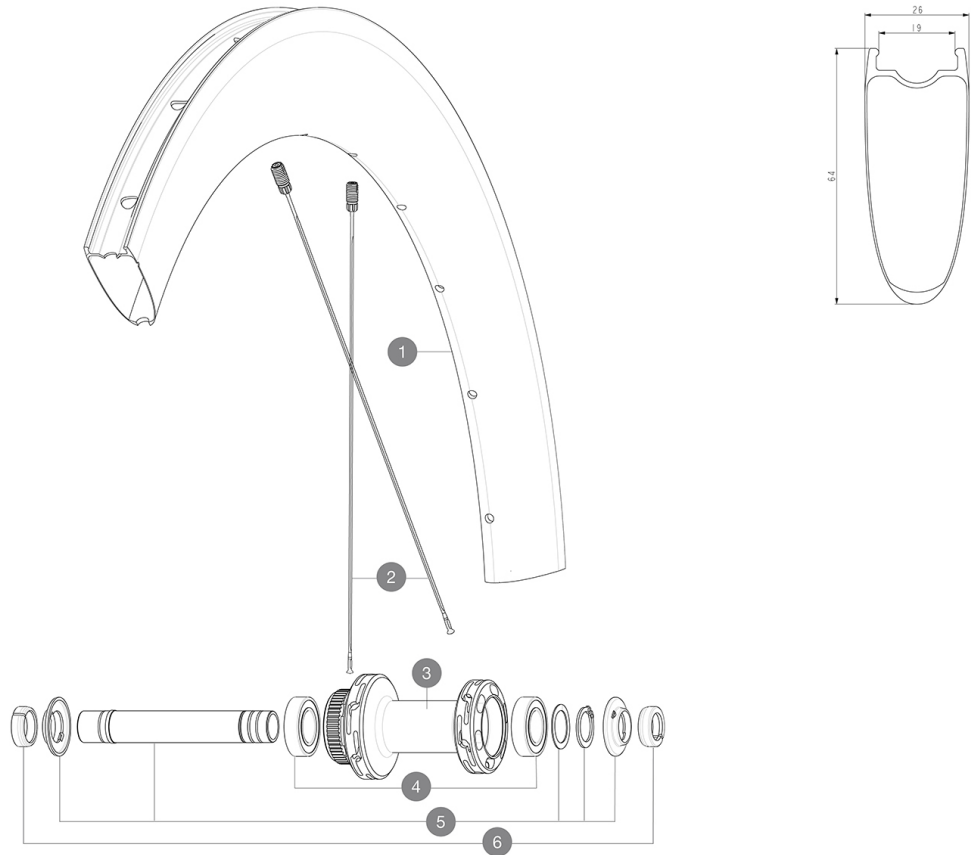

参照ホイール

F90311 COS SL 65 CL 700 12X100

ASTM A21062 : 2015
 23mm
 6.75Bar/97PSI
 120
 25
 32 mm
 Maximum tyre pressure: 6.75bar/97PSI with a 23mm tyre - 3.8bar/55PSI with a 62mm tyre
 62mm
 3.8Bar/55PSI

RIMS

&NBSP;:

1	V4093115	Kit Front/Rear rim Cosmic SL 65 Disc while stock lasts
	V2620101	UST RIM TAPE 25mm (for 21-24mm wide rim)

SPOKES

2	V4163301	Kit 12 Front/Rear Cosmic SL 65 Disc butted stainless spoke 2
---	----------	--

HUB SHELLS

3	N/A	HUB BODY
4	M40129	KIT 2 BEARINGS 6902 15x28x7
5	V2373301	KIT QRM AUTO FRONT AXLE 12mm > 2019

ADAPTERS

6	V2680501	12mm Road Axle Cap QRM Auto
	V2680301	"Kit Ft Road Adapter 12 >> 9mm"