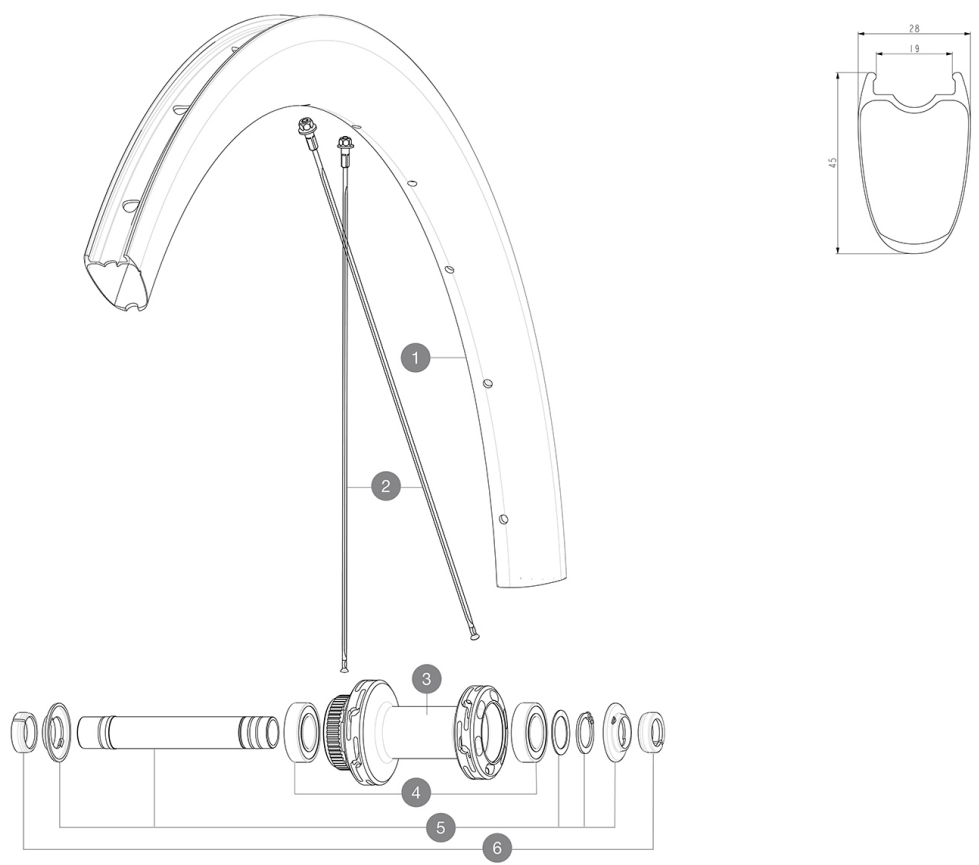

COSMIC SL 45 DISC

参照ホイール

F90291 COS SL 45 CL 700 12X100

ASTM A270 304 Stainless Steel
 23mm
 6.75Bar/97PSI
 120mm
 25mm
 32mm
 2
 Maximum tyre pressure: 6.75bar/97PSI with a 23mm tyre - 3.8bar/55PSI with a 62mm tyre
 62mm
 3.8Bar/55PSI

RIMS

&NBSP;:

1	V4092815	Kit Front/Rear rim Cosmic SL 45 Disc
	V3720101	25mm UST Tape for 19 to 22mm Road Rims

SPOKES

2	V4162901	Kit 12 Front/Rear Cosmic SL 45 Disc butted stainless spoke 2
---	----------	--

HUB SHELLS

3	N/A	HUB BODY
4	M40129	KIT 2 BEARINGS 6902 15x28x7
5	V2373301	KIT QRM AUTO FRONT AXLE 12mm > 2019

ADAPTERS

6	V2680501	12mm Road Axle Cap QRM Auto
	V2680301	"Kit Ft Road Adapter 12 >> 9mm"