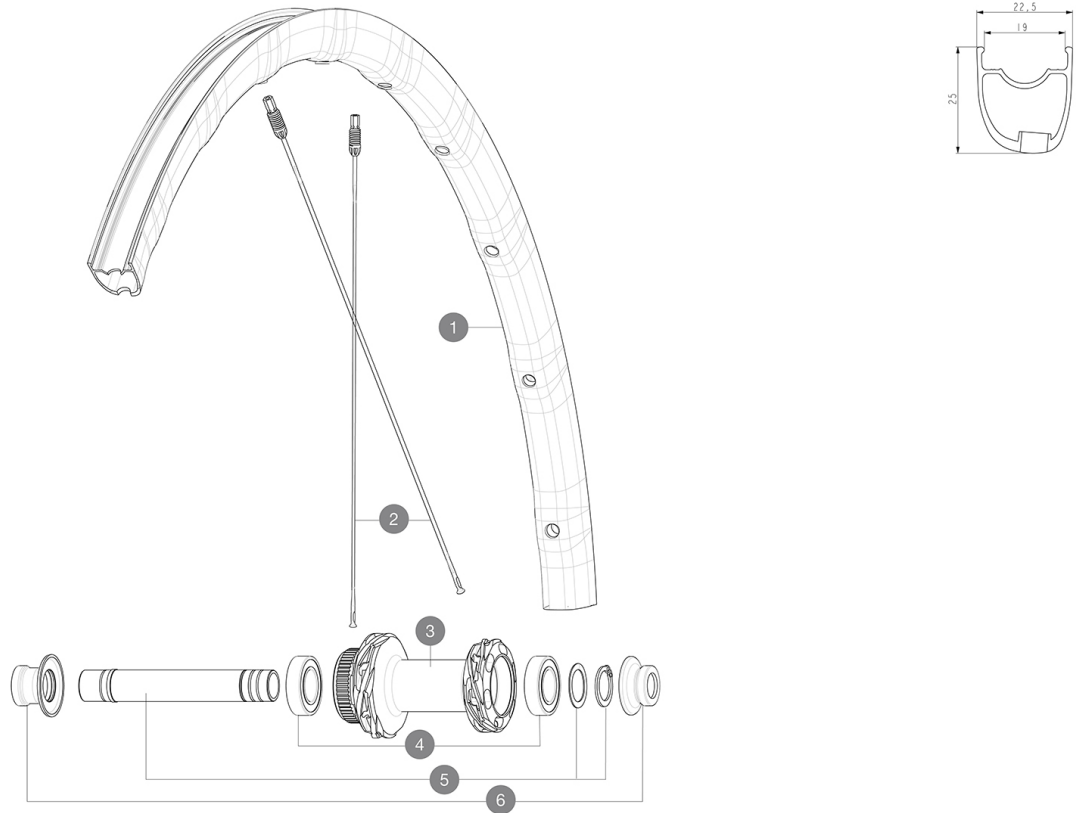

MAVIC KSYRIUM SL DISC

参照ホイール

F90411 KSY SL CL 700 12X100

ASTM A21062 : 2015
 23mm
 6.75Bar/97PSI
 120
 25
 32mm
 Maximum tyre pressure: 6.75bar/97PSI with a 23mm tyre - 3.8bar/55PSI with a 62mm tyre
 62mm
 3.8Bar/55PSI

RIMS

&NBSP;:

1	V4093015	Kit Front/Rear rim Ksyrium SL Disc
---	----------	------------------------------------

SPOKES

2	V4163201	Kit 12 Front/Rear Ksyrium SL Disc aero stainless spoke 294mm
---	----------	--

HUB SHELLS

3	N/A	HUB BODY
3	N/A	HUB BODY
4	M40129	KIT 2 BEARINGS 6902 15x28x7
5	V2373301	KIT QRM AUTO FRONT AXLE 12mm > 2019

ADAPTERS

6	V2374701	KIT FRONT ROAD FORK REST 12mm FOR J BENT DISC HUB
	V2680301	"Kit Ft Road Adapter 12 >> 9mm"