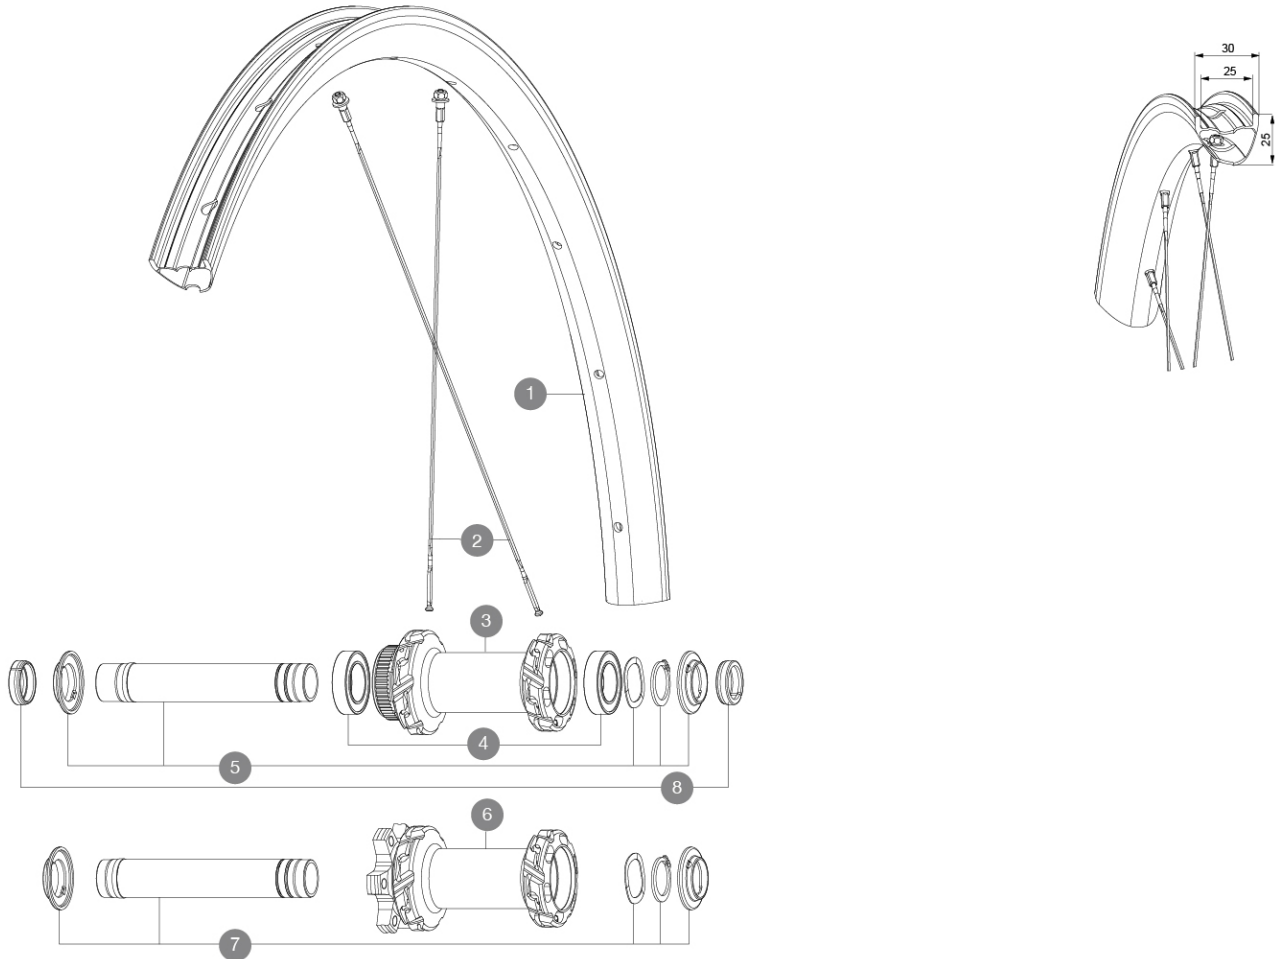

ASTM A242 3 : 150mm 50mm 76mm (2.0" 3.0")

参照ホイール

F90422 Xmax SL Ulti 25 29 DCL Ft Bst* F92242 Xmax SL Ulti25 29 INTL Ft Bst*

RIMS

&NBSP;:

1	V2700101	UST Tape 28mm for 25 to 27mm wide rims
1	V3766615	Kit Front/Rear rim Crossmax SL Ultimate 25 -while stock last
	V00004831	Kit Front/Rear rim Crossmax SL Ultimate 29" 22

SPOKES

2	V00065231	Kit12Ft/Rr MTBcarb29 ss spk293
2	V2389101	Kit 12Ft/Rr XmaxSL Ultimate spk293+np&w while stock last

HUB SHELLS

3	N/A	HUB BODY
4	V2500901	KIT BEARINGS 18x30x7 + WAVED WASHER + CLIP
5	V2375601	Kit 110mm axle QRM auto MTB from 2019 DCL
6	N/A	HUB BODY
7	V2372401	KIT 110mm AXLE QRM AUTO MTB > 2019

OPTIONS

V2374401	TORQUE CAPS 15*31 Adapter MTB QRM Auto > 2019 Frit HUB
----------	--

ADAPTERS

8	V2372501	KIT FT MTB FORKREST FROM 2019
	99694101	2 REDUCERS 15/9mm

Crossmax SL Ultimate 25 29

付属品

UST (129 838 01)	

24 teeth ratchet
6
RA
15X110mm
12X148mm
Infinity Hub
360
QRM

VERSIONS

6
RA
148mm
XD
HG9

ホイールの重み

605