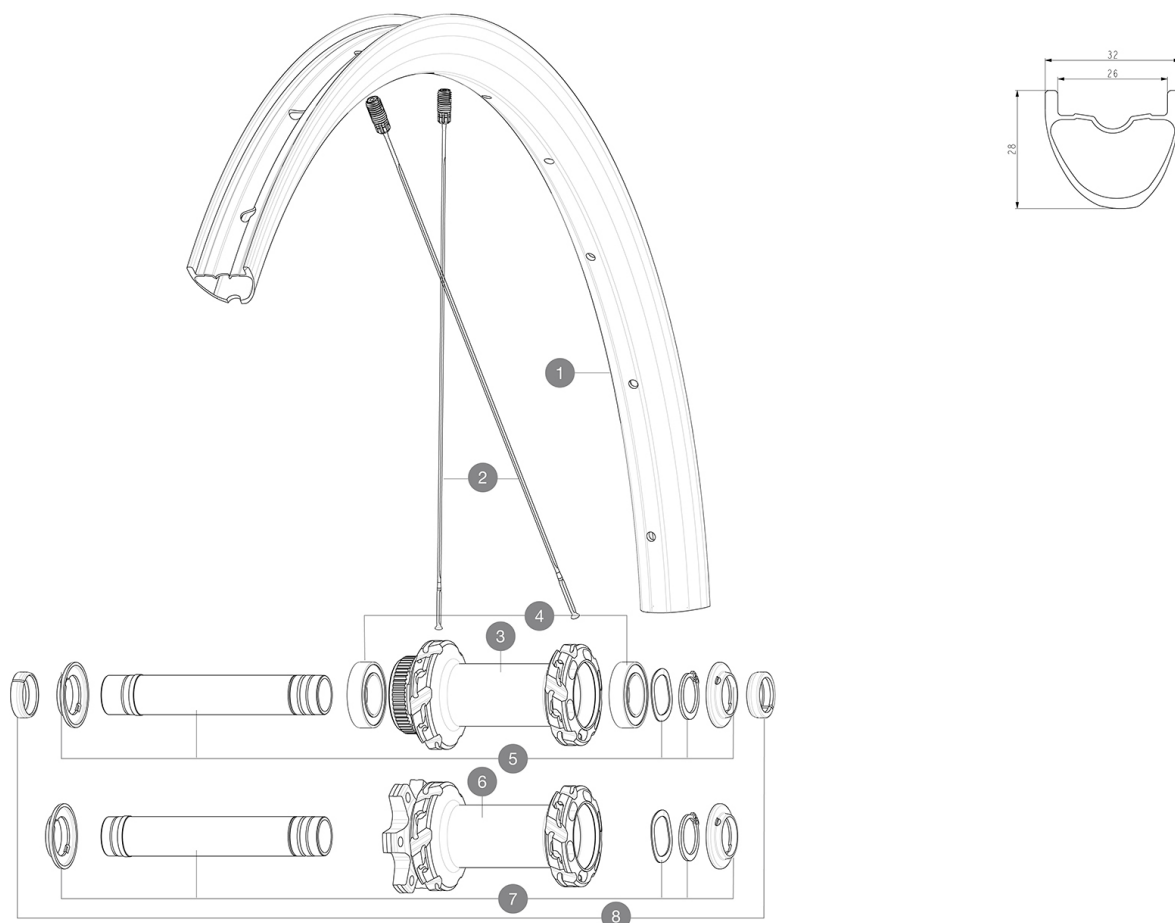

ASTM A2015 3 : 150mm 50mm 76mm (2.0" 3.0")

参照ホイール

F90432 Xmax Carbon SLR 29Ft Bst* F91762 Xmax Carbon SLR 29DCL Ft Bst*

RIMS

&NBSP;:

1	V3765615 V2700101	Kit Front/Rear rim Crossmax Carbon SLR 29" -while stock la UST Tape 28mm for 25 to 27mm wide rims
---	----------------------	--

SPOKES

2	V2388201	Kit 12 Front/Rear Crossmax Carbon SLR 29" flat spoke 289 +w
---	----------	---

HUB SHELLS

3	N/A	HUB BODY
4	V2500901	KIT BEARINGS 18x30x7 + WAVED WASHER + CLIP
5	V2375601	Kit 110mm axle QRM auto MTB from 2019 DCL
6	N/A	HUB BODY
7	V2372401	KIT 110mm AXLE QRM AUTO MTB > 2019

OPTIONS

V2374401	TORQUE CAPS 15*31 Adapter MTB QRM Auto > 2019 Frt HUB
----------	---

ADAPTERS

8	V2372501 99694101	15mm MTB Axle Cap QRM Auto From 2019 2 REDUCERS 15/9mm
---	----------------------	---

Crossmax Carbon SL R 29

ABS
24
2

ホイールハブ

24 teeth ratchet
6
RA
15X110mm
12X148mm
Infinity Hub
360
QRM

VERSIONS

6
RA
110mm
148mm
XD
HG9

ホイールの重み

720