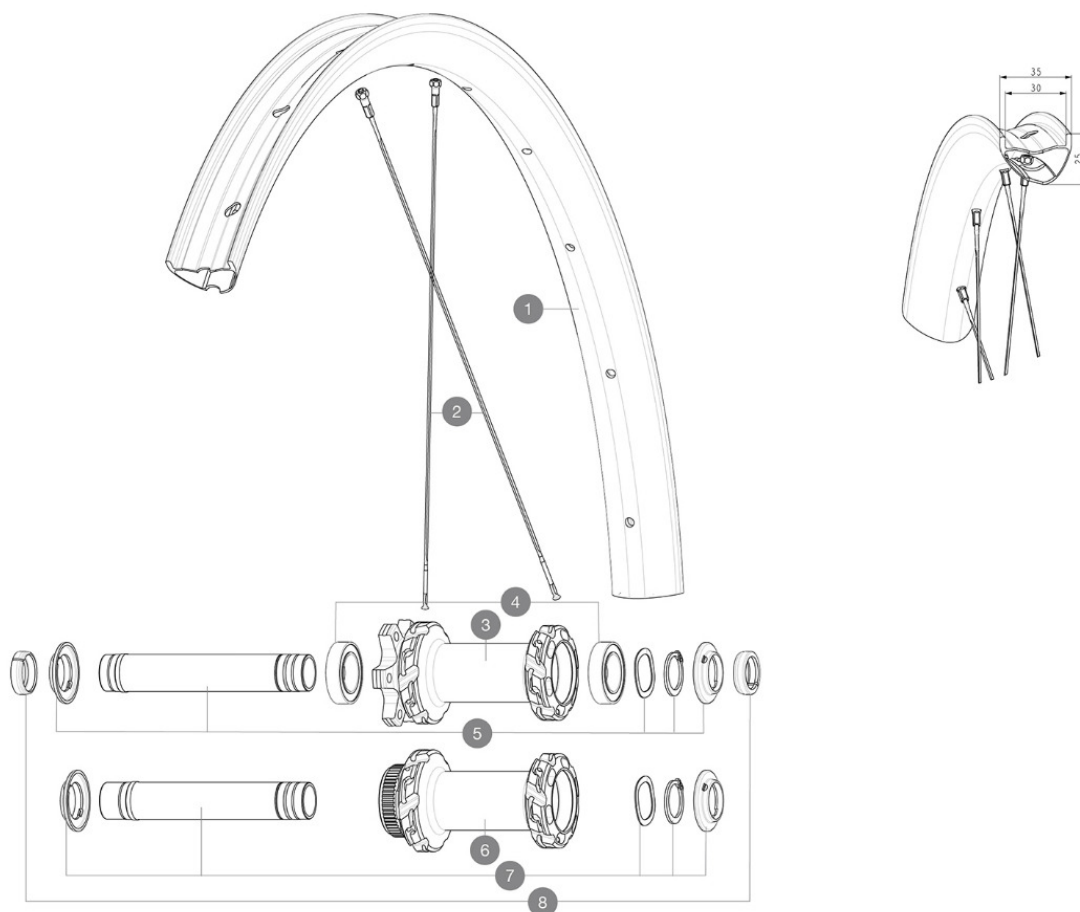

ASTM A242 3 : 120mm 50mm 76mm (2.0" 3.0")

参照ホイール

RIMS

&NBSP;:

| | | |
|---|-----------|--|
| 1 | V00004631 | Kit Front/Rear rim Crossmax SL Ultimate 30 |
| | V3750101 | 35mm UST Green Tape for 30mm wide rims |

SPOKES

| | | |
|---|-----------|--|
| 2 | V2389101 | Kit 12Fr/Rr XmaxSL Ultimate spk293+np&w while stock last |
| 2 | V00065231 | Kit12Fr/Rr MTBcarb29 ss spk293 |

HUB SHELLS

| | | |
|---|----------|--|
| 3 | N/A | HUB BODY |
| 4 | V2500901 | KIT BEARINGS 18x30x7 + WAVED WASHER + CLIP |
| 5 | V2372401 | KIT 110mm AXLE QRM AUTO MTB > 2019 |
| 6 | N/A | HUB BODY |
| 7 | V2375601 | Kit 110mm axle QRM auto MTB from 2019 DCL |

OPTIONS

V2374401 TORQUE CAPS 15*31 Adapter MTB QRM Auto > 2019 Frt HUB

ADAPTERS

8 V2372501 15mm MTB Axle Cap QRM Auto From 2019
99694101 2 REDUCERS 15/9mm

Crossmax SL Ultimate 30 29

付属品

| | |
|---------------------|--|
| UST (129 838 01) | |
| | |
| | |
| | |
| | |

Auto adjust sealed cartridge bearings (QRM Auto), front and rear
• Freewheel : Instant Drive 360 double ratchet system
6
15X110mm
12X148mm
360
QRM

VERSIONS

6
RA
110mm
148mm
XD
HG9

ホイールの重み