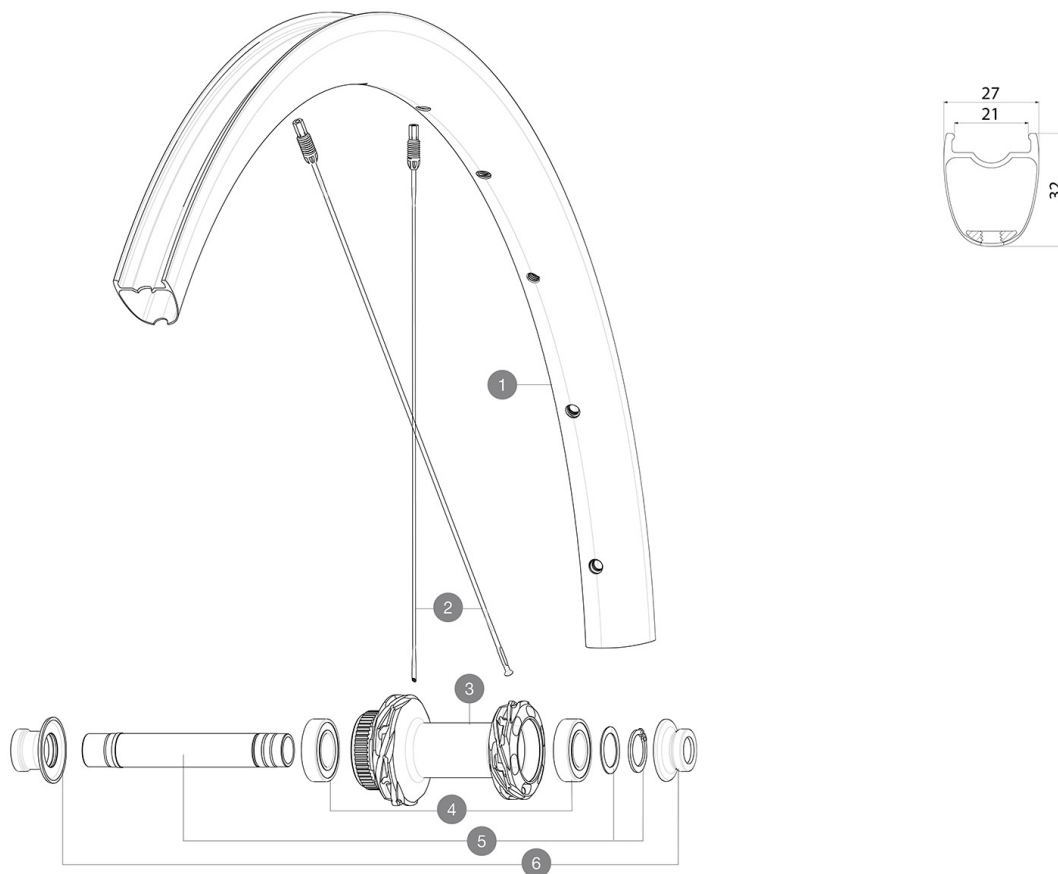

MAVIC COSMIC SLR 32 DISC

参照ホイール

F92261 COS SLR32 CL 700 12X100

ASTM
2 :
15
120
ID360
25
32 mm
Maximum tyre pressure: 6.1bar/88PSI with a 25mm tyre - 3.5bar/51PSI with a 64mm tyre
ID360
N3W
LV4270100

RIMS

&NBSP;:

1	V4094615	Kit Front/Rear rim Cosmic SLR 32 Disc
---	----------	---------------------------------------

SPOKES

2	V4164801	Kit 12 CosmicSLR32 Disc aero sspk M6 291
---	----------	--

HUB SHELLS

3	N/A	HUB BODY
3	N/A	HUB BODY
4	M40129	KIT 2 BEARINGS 6902 15x28x7
5	V2373301	KIT QRM AUTO FRONT AXLE 12mm > 2019

ADAPTERS

6	V2374701	KIT FRONT ROAD FORK REST 12mm FOR J BENT DISC HUB
	V2680301	"Kit Ft Road Adapter 12 >> 9mm"