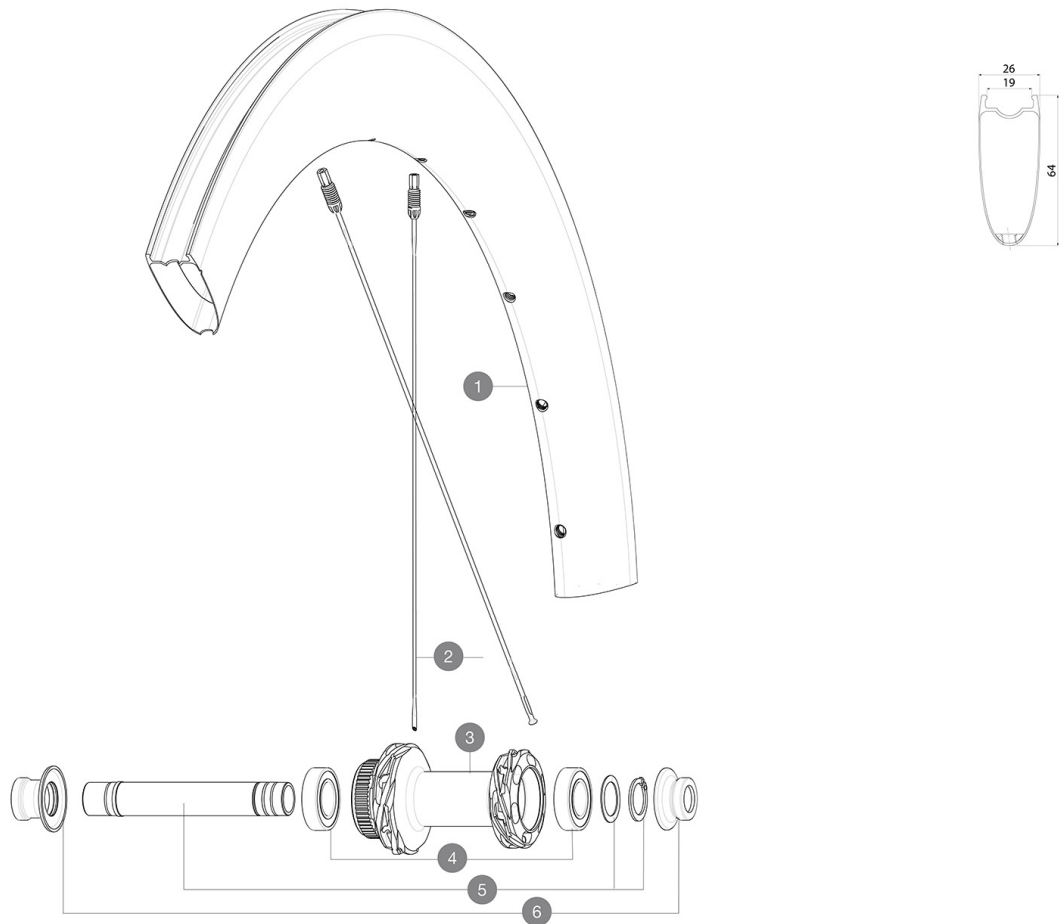

参照ホイール

ASTM A 2 : 15
 23mm-
 6.75Bar/97PSI
 120
 25 32 mm
 2
 Maximum tyre pressure: 6.75bar/97PSI with a 23mm tyre - 3.8bar/55PSI with a 62mm tyre
 62mm-
 3.8Bar/55PSI

RIMS

1	V4094915	Kit Front/Rear rim Cosmic SLR 65 Disc
---	----------	---------------------------------------

SPOKES

2	V4164901	Kit 12 CosmicSLR65 Disc aero sspk M6 259
---	----------	------------------------------------------

HUB SHELLS

3	N/A	HUB BODY
3	N/A	HUB BODY
4	M40129	KIT 2 BEARINGS 6902 15x28x7
5	V2373301	KIT QRM AUTO FRONT AXLE 12mm > 2019

ADAPTERS

6	V2374701	KIT FRONT ROAD FORK REST 12mm FOR J BENT DISC HUB
	V2680301	"Kit Ft Road Adapter 12 >> 9mm"