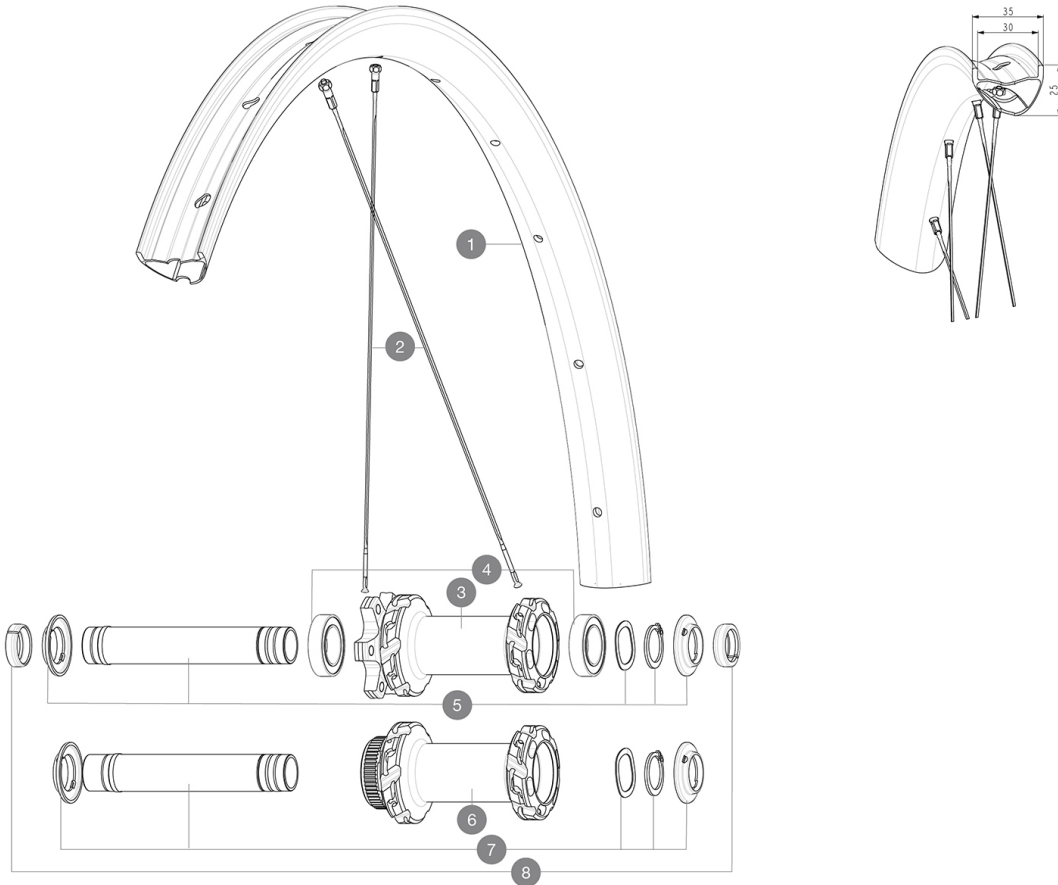

参照ホイール

F92971 CROSSMAX XL R INT 29 BST F92981 CROSSMAX XL R CL 29 BST

ASTM E 399 4 : 50mm (2.0") 3.0")
Maximum tyre pressure: 2.35bar/34PSI with a 52mm tyre - 1.25bar/18PSI with a 125mm tyre
52mm-
2.35Bar/34PSI
151mm
99694101]

RIMS

&NBSP;:

1	V00004931	Kit Front/Rear rim Crossmax XLR 29"
	V3750101	35mm UST Green Tape for 30mm wide rims

SPOKES

2	V2389101	Kit 12Fr/Rr XmaxSL Ultimate spk293+np&w while stock last
2	V00065231	Kit 12Fr/Rr MTBcarb29 ss spk293

HUB SHELLS

3	N/A	HUB BODY
4	V2500901	KIT BEARINGS 18x30x7 + WAVED WASHER + CLIP
5	V2372401	KIT 110mm AXLE QRM AUTO MTB > 2019
6	N/A	HUB BODY
7	V2375601	Kit 110mm axle QRM auto MTB from 2019 DCL

OPTIONS

V2374401	TORQUE CAPS 15*31 Adapter MTB QRM Auto > 2019 Frt HUB
----------	---

ADAPTERS

8	V2372501	15mm MTB Axle Cap QRM Auto From 2019
	99694101	2 REDUCERS 15/9mm