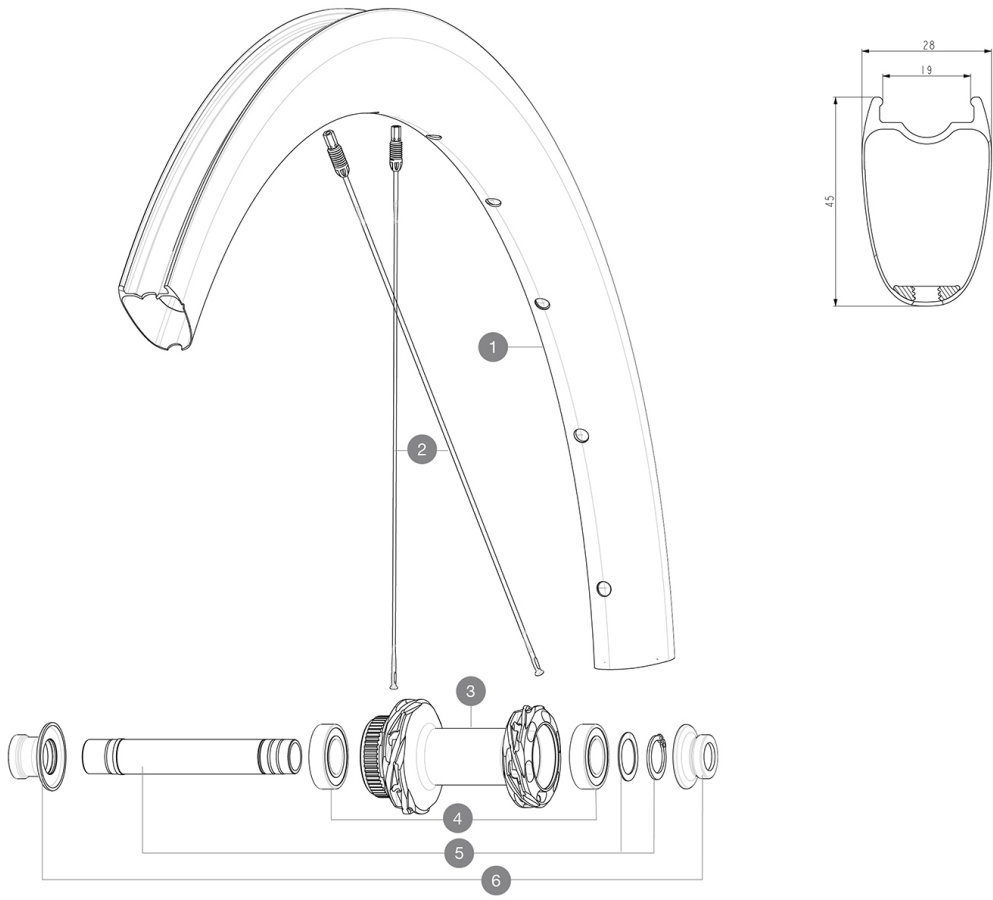

# COSMIC SLR 45 DISC

## 参照ホイール

F93061 COS SLR45 CL 700 12X100

ASTM E1000 2 : 23mm-  
 6.75Bar/97PSI  
 25 32 mm  
 62mm-  
 3.8Bar/55PSI

### RIMS

&NBSP;:

1	V4095015	Kit Front/Rear rim Cosmic SLR 45 Disc MY22
---	----------	--

### SPOKES

2	V4163701	Kit 12 Front/Rear Cosmic SLR 45 Disc aero stainless spoke 27
---	----------	--