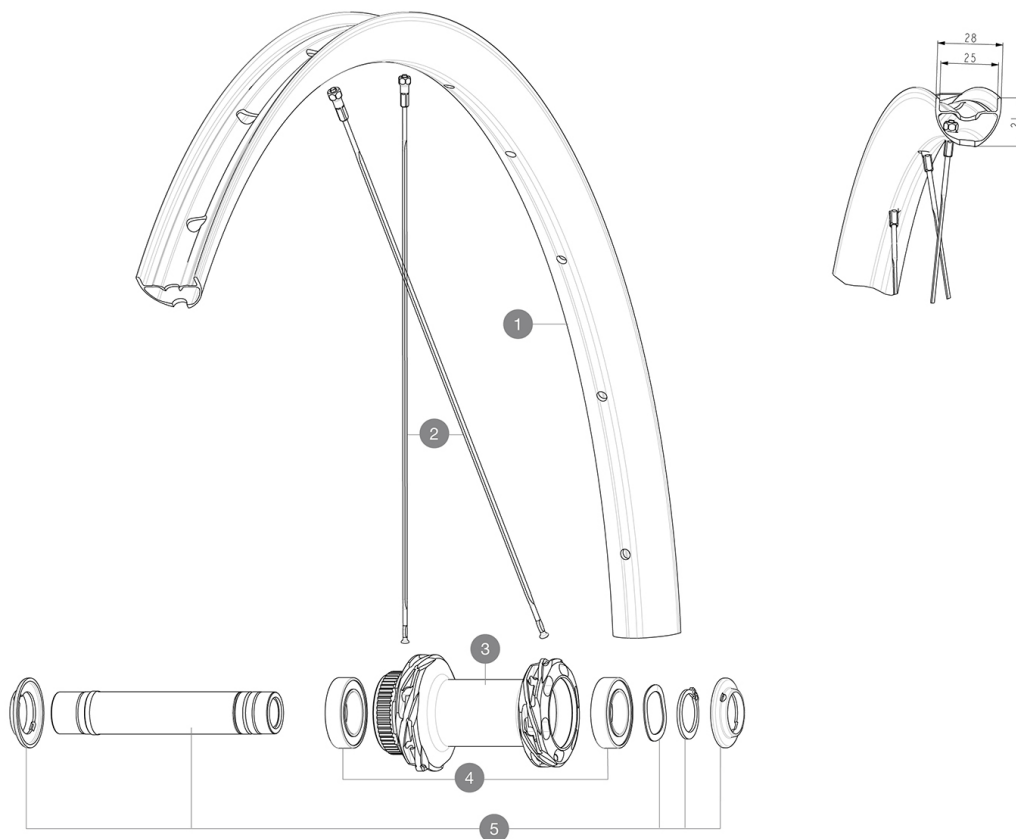

参照ホイール

RIMS

&NBSP;:

1	V4095115	Kit Front/Rear rim Allroad 650B
	V2700101	UST Tape 28mm for 25 to 27mm wide rims

SPOKES

2	V4165001	Kit 12 Front/Rear Allroad 650B flat spoke 277 + nipple black

HUB SHELLS

3	N/A	HUB BODY
4	V2500901	KIT BEARINGS 18x30x7 + WAVED WASHER + CLIP
5	V2374001	KIT 12x100mm FRONT AXLE DCL QRM AUTO ALLROAD > 2019