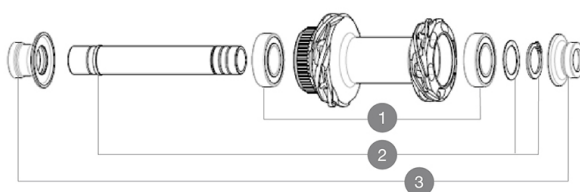

参照ホイール

H44201 MR801 INF SP FT CL 12X100 24H

HUB SHELLS

- | | | |
|---|----------|-------------------------------------|
| 1 | M40129 | KIT 2 BEARINGS 6902 15x28x7 |
| 2 | V2373301 | KIT QRM AUTO FRONT AXLE 12mm > 2019 |

ADAPTERS

- | | | |
|---|----------|---|
| 3 | V2374701 | KIT FRONT ROAD FORK REST 12mm FOR J BENT DISC HUB |
|---|----------|---|