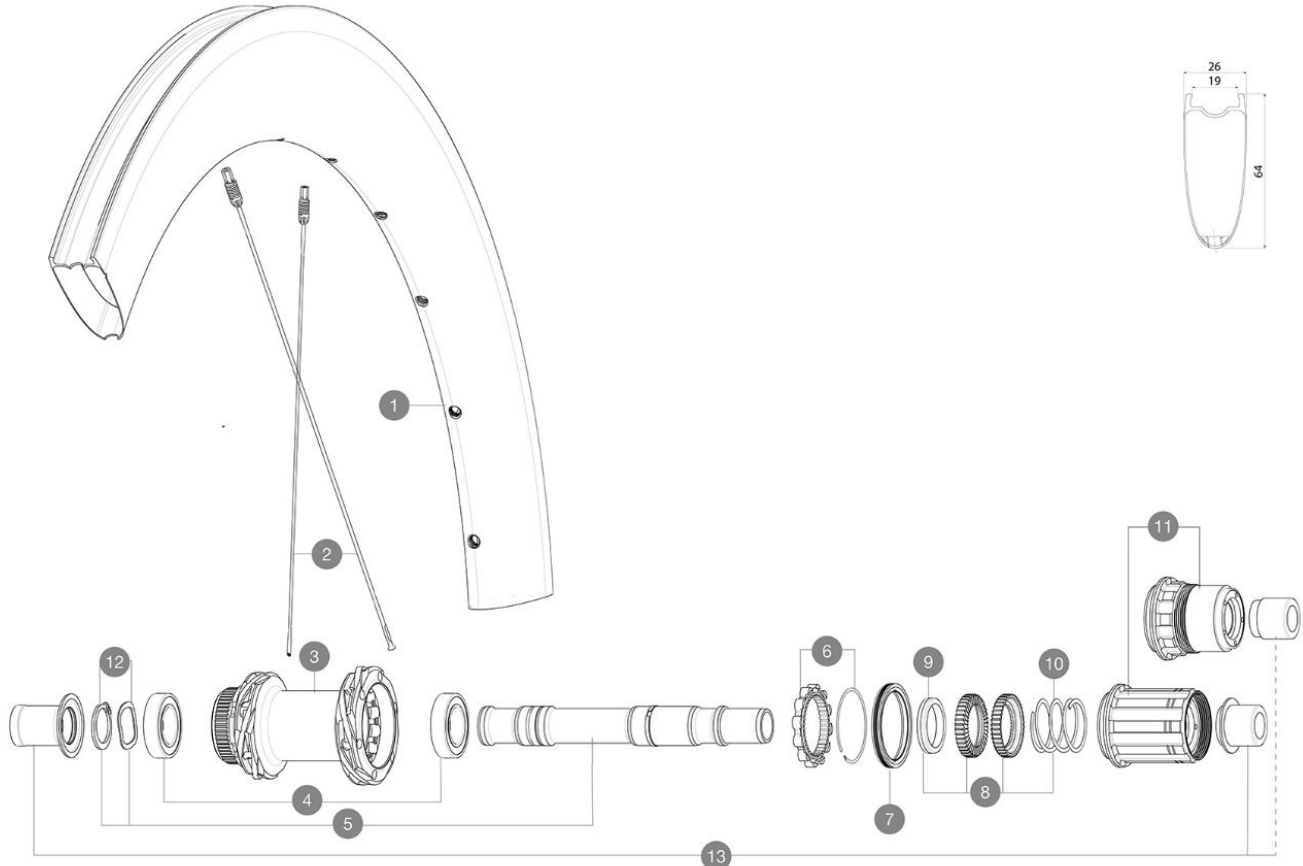

COSMIC SLR 65 LTD

参照ホイール

ASTM CATEGORY 2 : road and offroad with jumps less than 15cm
 For a longer longevity of the wheel, Mavic recommends that the total weight supported by the wheels doesn't exceed 120kg, bike included
 Recommended tire sizes: 25 to 32 mm
 Max. Pressure: see indication on wheel and tire. If they differ, use the lowest of the 2

RIMS

&NBSP;:

1	V00062631	Kit Front/Rear rim Cosmic SLR65 Ltd
---	-----------	-------------------------------------

SPOKES

2	V4164901	Kit 12 CosmicSLR65 Disc aero sspk M6 259
---	----------	--

HUB SHELLS

3	N/A	HUB BODY
3	N/A	HUB BODY
4	M40076	HUB BEARINGS 17x30x7 6903 x 2
5	V00046431	KIT AXE ID360 142LIGHT CL+CIR
6	V2252701	KIT ID360 INSERT SHAPED EAR LOBE > 2017
7	V00063631	Kit ID360 seal version 2 (larger)
8	V2251701	ID360 2 RATCHETS + SPRING + GREASE
9	V2500501	Kit 3 ID360 pad for noise reduction
10	V2251801	KIT 3 ID360 ROAD SPRINGS
11	V2580101	FREEHUB BODY XD Road ID360
11	V3430101	HG11 Freewheel Body ID360
12	V2373001	KIT ADJUST. SYSTEM QRM AUTO ID360 for 17x30x7 bearing

OPTIONS

V2373401	KIT ID360 135/142 DCL L1 AXLE WITH CLIP
----------	---

ADAPTERS

13	V3811001	KIT ROAD ID360 RR CL ENDCAP (12MM)
	V2510901	ID360 EVO REAR AXLE ADAPTERS 12x135mm DCL & D6T
	V2510801	ID360 EVO REAR AXLE ADAPTERS 9x135mm DCL & D6T