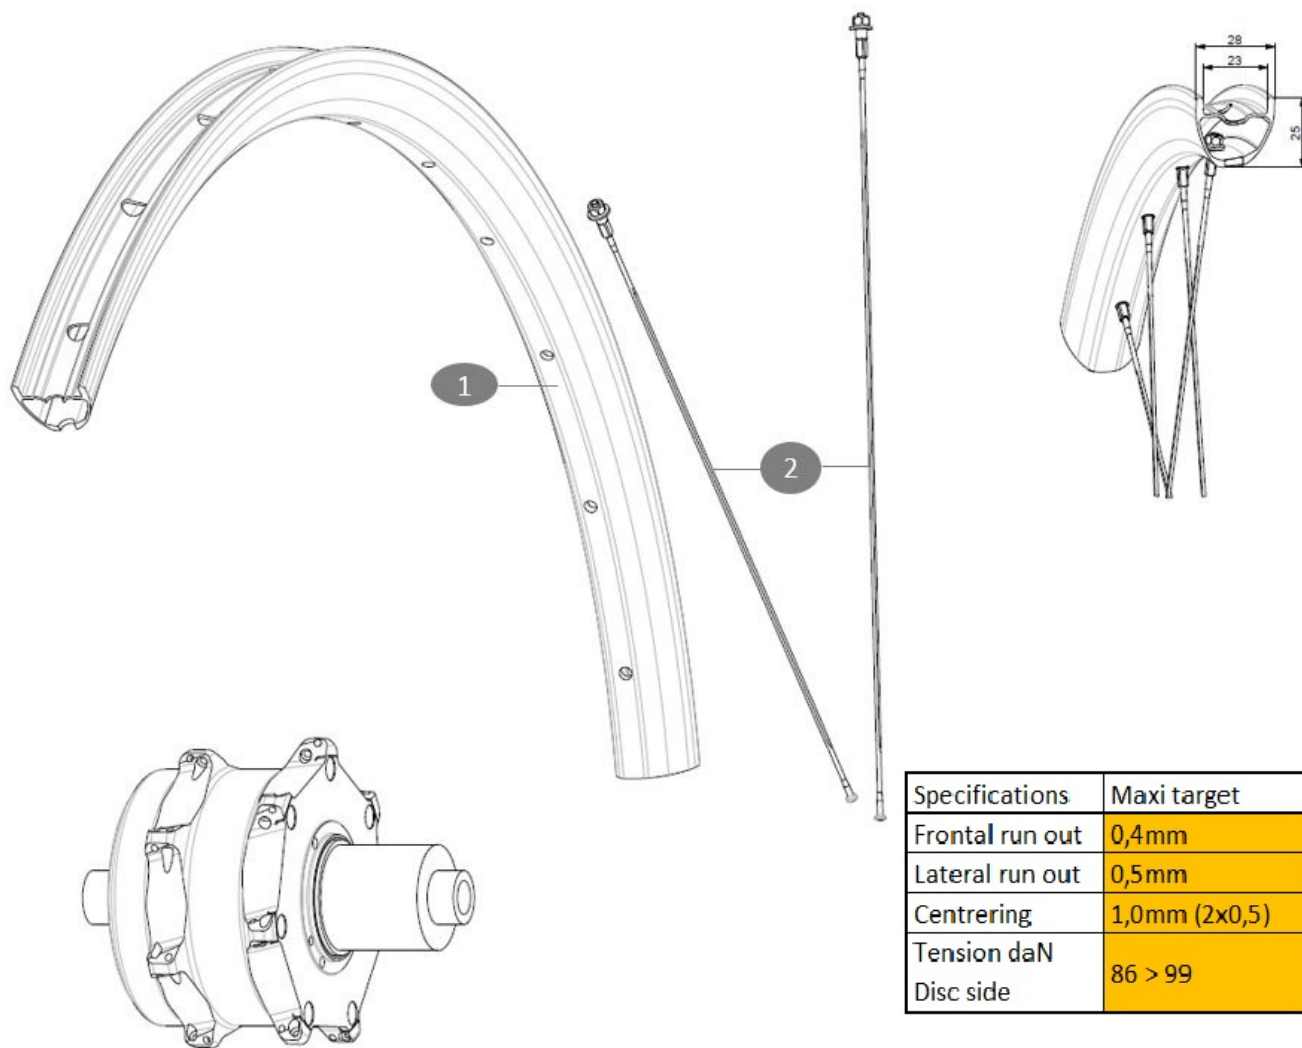

参照ホイール

RIMS

&NBSP;:

- 1 V00054909 Kit Rear rim Allroad Pro Carbon EBM X20 while stock lasts
- V2620101 UST RIM TAPE 25mm (for 21-24mm wide rim)

SPOKES

- 2 V00054531 Kit14Aldr Pro Carb spk283 EBMX20+blk npl

ALLROAD PRO CARBON SL EBM

2
2023
REAR

Specifications
ホイールの重み

X20