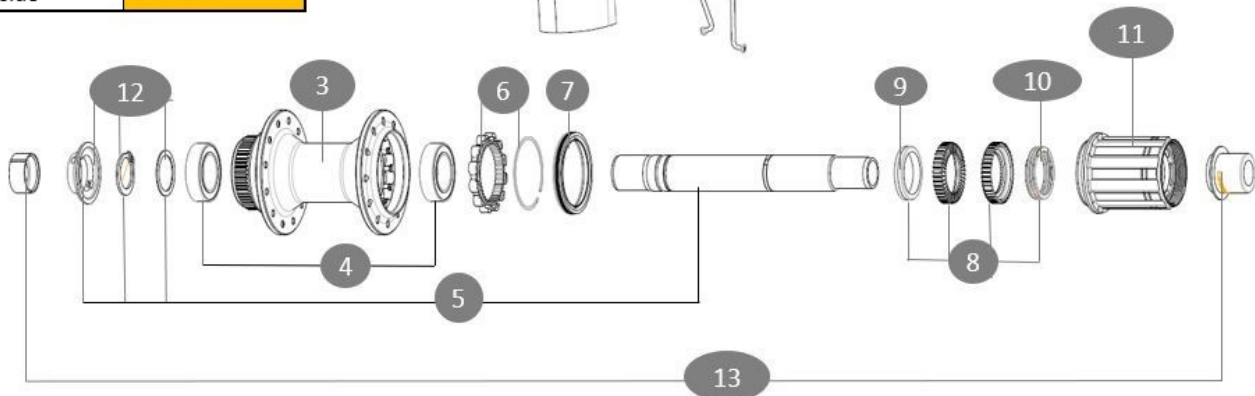

RIMS

&NBSP;:

1	V00106031	KIT FT/RR RIM COSMIC S42 DISC
	V2620101	UST RIM TAPE 25mm (for 21-24mm wide rim)

SPOKES

2	V00106131	KIT 12FT/RR COSMIC S42 SPK 273

HUB SHELLS

3	N/A	HUB BODY
4	V2560401	KIT ID360 2 BEARINGS 17x28x7 + CIRCLIP + WAVED WASHER (QRM)
5	V2373401	KIT ID360 135/142 DCL L1 AXLE WITH CLIP
6	V2252701	KIT ID360 INSERT SHAPED EAR LOBE > 2017
7	V2251601	ID360 SEAL + GREASE
8	V2251701	ID360 2 RATCHETS + SPRING + GREASE
9	V2500501	Kit 3 ID360 pad for noise reduction
10	V2251801	KIT 3 ID360 ROAD SPRINGS
11	V3430101	HG11 Freewheel Body ID360
12	V2373001	KIT ADJUST. SYSTEM QRM AUTO ID360 for 17x30x7 bearing

ADAPTERS

13	V2510701	ID360 EVO REAR AXLE ADAPTERS 12x142mm DCL & D6T