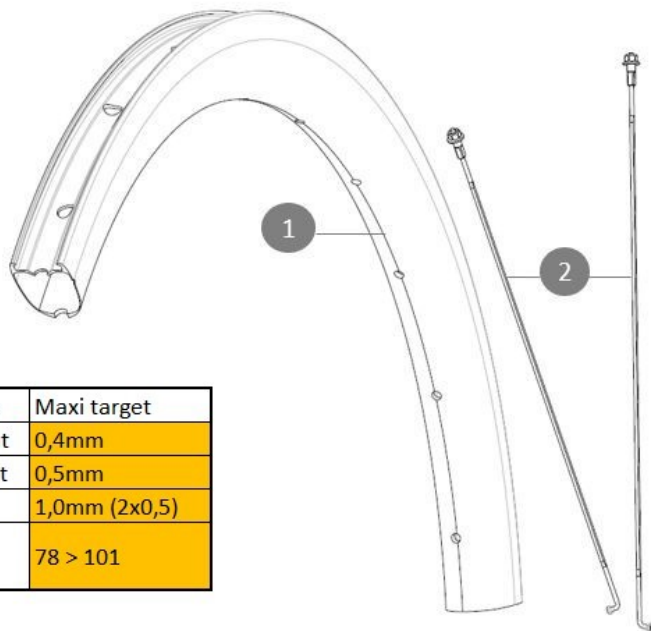

MAVIC COSMIC S 42 DISC

参照ホイール

ASTM E1300 2017 15mm 2mm 0.5mm 1.0mm (2x0.5) 78 > 101

Jante arrière Cosmic 5 42 Disc

Specifications	Maxi target
Frontal run out	0,4mm
Lateral run out	0,5mm
Centring	1,0mm (2x0,5)
Tension daN	78 > 101
Disc side