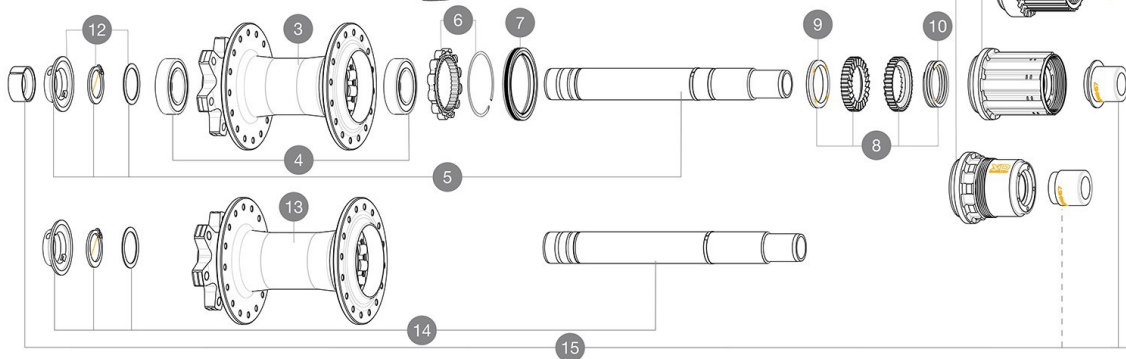

# DEEMAX PARK 27.5

参照ホイール

ASTM A520 5 :  
 5mm -  
 2.95Bar/43PSI  
 12mm  
 [V2510801] -

Specifications	Maxi target
Frontal run out	0,5mm
Lateral run out	0,5mm
Centring	1,0mm (2x0,5)
Tension daN	99 > 121
Disc side	

## RIMS

&NBSP;:

1	V00096631	Kit Front/Rear rim Deemax Park 27,5"
	V3750101	35mm UST Green Tape for 30mm wide rims

## HUB SHELLS

4	M40076	HUB BEARINGS 17x30x7 6903 x 2
5	V2372201	KIT ID360 148 D6T AXLE WITH CLIP
6	V2252701	KIT ID360 INSERT SHAPED EAR LOBE > 2017
7	V2251601	ID360 SEAL + GREASE
8	V2375201	KIT ID360 24 TEETH 2 RATCHET + MTB SPRING + PAD (specific)
9	V2375401	KIT ID360 MTB 24T 3 NOISE REDUCING PADS
10	V2372901	KIT 3 ID360 MTB SPRINGS
11	V3780101	HG9 Alloy MTB Freewheel Body ID360
11	V3990101	MicroSpline MTB Freewheel Body ID360
11	V3740101	XD MTB Freewheel Body ID360
12	V2373001	KIT ADJUST. SYSTEM QRM AUTO ID360 for 17x30x7 bearing

## ADAPTERS

15 V2510701 ID360 EVO REAR AXLE ADAPTERS 12x142mm DCL & D6T