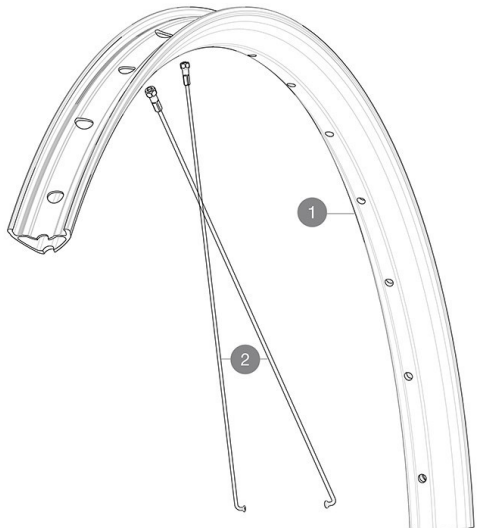

# DEEMAX PARK 27.5

参照ホイール

ASTM A520 5 :  
 5mm -  
 2.95Bar/43PSI  
 12mm  
 [V2510801] -

Specifications	Maxi target
Frontal run out	0,5mm
Lateral run out	0,5mm
Centring	1,0mm (2x0,5)
Tension daN	99 > 121
Disc side	

## RIMS

&NBSP;:

1	V00096631	Kit Front/Rear rim Deemax Park 27,5"
	V3750101	35mm UST Green Tape for 30mm wide rims

## SPOKES

2	V00062531	Kit 16ft/rr Jbent bk rd spk275 27,5"+np
---	-----------	---

## HUB SHELLS

4	M40076	HUB BEARINGS 17x30x7 6903 x 2
5	V2372201	KIT ID360 148 D6T AXLE WITH CLIP
6	V2252701	KIT ID360 INSERT SHAPED EAR LOBE > 2017
7	V2251601	ID360 SEAL + GREASE
8	V2375201	KIT ID360 24 TEETH 2 RATCHET + MTB SPRING + PAD (specific)
9	V2375401	KIT ID360 MTB 24T 3 NOISE REDUCING PADS
10	V2372901	KIT 3 ID360 MTB SPRINGS
11	V3780101	HG9 Alloy MTB Freewheel Body ID360
11	V3990101	MicroSpline MTB Freewheel Body ID360
11	V3740101	XD MTB Freewheel Body ID360
12	V2373001	KIT ADJUST. SYSTEM QRM AUTO ID360 for 17x30x7 bearing