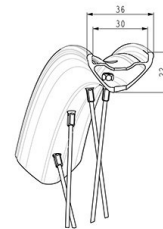

# DEEMAX PARK 27.5

参照ホイール

ASTM A520 5 :  
 5mm -  
 2.95Bar/43PSI  
 12mm  
 [V2510801] -

Specifications	Maxi target
Frontal run out	0,5mm
Lateral run out	0,5mm
Centring	1,0mm (2x0,5)
Tension daN	99 > 121
Disc side	

## HUB SHELLS

4	M40076	HUB BEARINGS 17x30x7 6903 x 2
5	V2372201	KIT ID360 148 D6T AXLE WITH CLIP
6	V2252701	KIT ID360 INSERT SHAPED EAR LOBE > 2017
7	V2251601	ID360 SEAL + GREASE
8	V2375201	KIT ID360 24 TEETH 2 RATCHET + MTB SPRING + PAD (specific)
9	V2375401	KIT ID360 MTB 24T 3 NOISE REDUCING PADS
10	V2372901	KIT 3 ID360 MTB SPRINGS
11	V3780101	HG9 Alloy MTB Freewheel Body ID360
11	V3990101	MicroSpline MTB Freewheel Body ID360
11	V3740101	XD MTB Freewheel Body ID360
12	V2373001	KIT ADJUST. SYSTEM QRM AUTO ID360 for 17x30x7 bearing