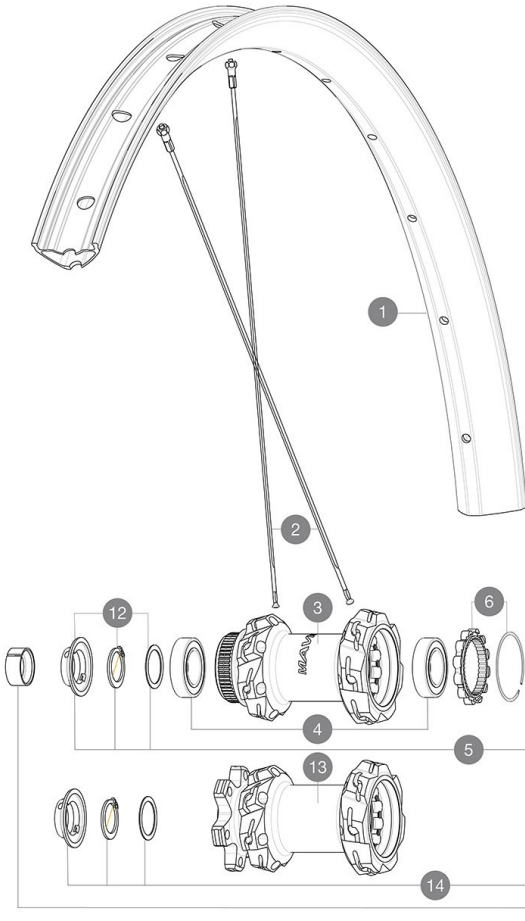

参照ホイール

ASTM E1000 5 :
 52mm-
 2.95Bar/43PSI
 12mm
 [V2510801] -
 180mm
 5

Specifications	Maxi target
Frontal run out	0,5mm
Lateral run out	0,5mm
Centrerig	1,0mm (2x0,5)
Tension daN	83 > 126
Disc side	

RIMS

&NBSP;:

1	V00096431	Kit Front/Rear rim eDeemax 24 27,5"
	V3750101	35mm UST Green Tape for 30mm wide rims

SPOKES

2	V00096931	Kit 14 steel spokes 283mm eDeemax 24 27,5"
---	-----------	--

HUB SHELLS

3	N/A	HUB BODY
4	M40076	HUB BEARINGS 17x30x7 6903 x 2
5	V2375701	Kit ID360 148 DCL axle with circlip
6	V2252701	KIT ID360 INSERT SHAPED EAR LOBE > 2017
7	V2251601	ID360 SEAL + GREASE
8	V2375201	KIT ID360 24 TEETH 2 RATCHET + MTB SPRING + PAD (specific)
9	V2375401	KIT ID360 MTB 24T 3 NOISE REDUCING PADS
10	V2372901	KIT 3 ID360 MTB SPRINGS
11	V3740101	XD MTB Freewheel Body ID360
11	V3990101	MicroSpline MTB Freewheel Body ID360
11	V3780101	HG9 Alloy MTB Freewheel Body ID360

12	V2373001	KIT ADJUST. SYSTEM QRM AUTO ID360 for 17x30x7 bearing
13	N/A	HUB BODY
14	V2372201	KIT ID360 148 D6T AXLE WITH CLIP

ADAPTERS

15	V2510701	ID360 EVO REAR AXLE ADAPTERS 12x142mm DCL & D6T
----	----------	---