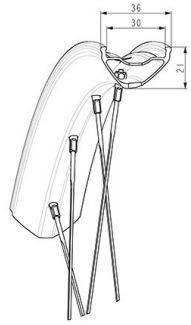

参照ホイール

ASTM E1000 5 :
 52mm-
 2.95Bar/43PSI
 12mm
 [V2510801] -
 180mm
 5

Specifications	Maxi target
Frontal run out	0,5mm
Lateral run out	0,5mm
Centrerig	1,0mm (2x0,5)
Tension daN	83 > 126
Disc side	

RIMS

&NBSP;:

1	V00096431	Kit Front/Rear rim eDeemax 24 27,5"
	V3750101	35mm UST Green Tape for 30mm wide rims

SPOKES

2	V00096931	Kit 14 steel spokes 283mm eDeemax 24 27,5"
---	-----------	--

HUB SHELLS

3	N/A	HUB BODY
4	M40076	HUB BEARINGS 17x30x7 6903 x 2
5	V2375701	Kit ID360 148 DCL axle with circlip
6	V2252701	KIT ID360 INSERT SHAPED EAR LOBE > 2017
7	V2251601	ID360 SEAL + GREASE
8	V2375201	KIT ID360 24 TEETH 2 RATCHET + MTB SPRING + PAD (specific)
9	V2375401	KIT ID360 MTB 24T 3 NOISE REDUCING PADS
10	V2372901	KIT 3 ID360 MTB SPRINGS
11	V3740101	XD MTB Freewheel Body ID360
11	V3990101	MicroSpline MTB Freewheel Body ID360
11	V3780101	HG9 Alloy MTB Freewheel Body ID360

12	V2373001	KIT ADJUST. SYSTEM QRM AUTO ID360 for 17x30x7 bearing
13	N/A	HUB BODY
14	V2372201	KIT ID360 148 D6T AXLE WITH CLIP

ADAPTERS

15	V2510701	ID360 EVO REAR AXLE ADAPTERS 12x142mm DCL & D6T
----	----------	---