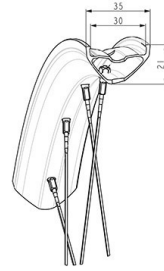

参照ホイール

ASTM A852 5 :
 52mm-
 2.95Bar/43PSI
 12mm
 [V2510801] -
 ±0.1mm

Specifications	Maxi target
Frontal run out	0,5mm
Lateral run out	0,5mm
Centrerig	1,0mm (2x0,5)
Tension daN	99 > 119
Disc side	

RIMS

&NBSP;:

1	V00095031	Kit Rear rim Deemax DH yellow 27,5"
	V3750101	35mm UST Green Tape for 30mm wide rims

SPOKES

2	V2388001	KIT 14 J BENT STEEL SPOKES 281mm DEEMAX DH 27,5" + black st
---	----------	---

HUB SHELLS

3	N/A	HUB BODY
4	M40076	HUB BEARINGS 17x30x7 6903 x 2
5	V2372201	KIT ID360 148 D6T AXLE WITH CLIP
6	V2252701	KIT ID360 INSERT SHAPED EAR LOBE > 2017
7	V2251601	ID360 SEAL + GREASE
8	V2375201	KIT ID360 24 TEETH 2 RATCHET + MTB SPRING + PAD (specific)
9	V2375401	KIT ID360 MTB 24T 3 NOISE REDUCING PADS
10	V2372901	KIT 3 ID360 MTB SPRINGS
11	V3990101	MicroSpline MTB Freewheel Body ID360
11	V3780101	HG9 Alloy MTB Freewheel Body ID360
11	V3740101	XD MTB Freewheel Body ID360

12	V2373001	KIT ADJUST. SYSTEM QRM AUTO ID360 for 17x30x7 bearing
13	N/A	HUB BODY
14	V2374801	Kit ID360 150/157 D6T AXLE WITH CIRCLIP

OPTIONS

8	V2372801	KIT ID360 2x40 TEETH RATCHETS + MTB SPRING + GREASE + PAD
---	----------	---