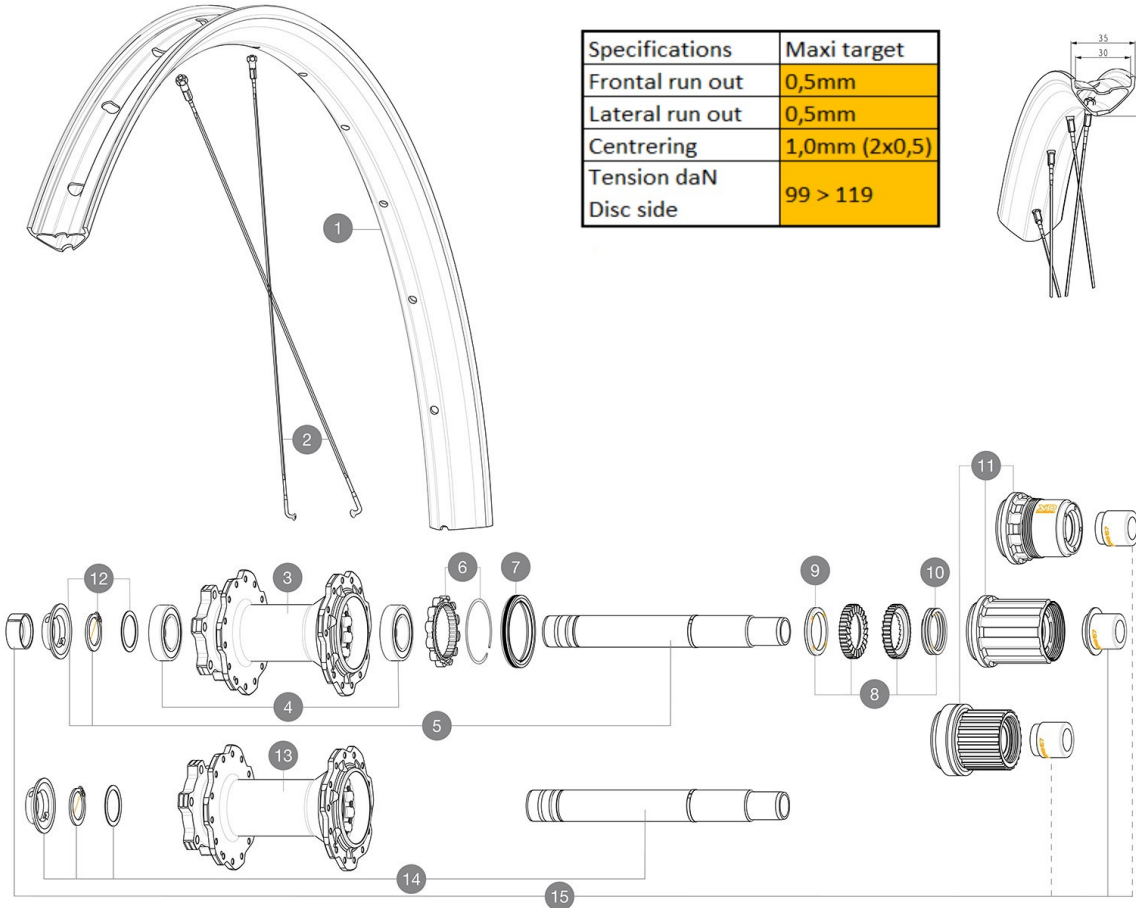

参照ホイール

ASTM A852 5 :
 52mm-
 2.95Bar/43PSI
 12mm
 [V2510801] -
 ±0.1mm

Specifications	Maxi target
Frontal run out	0,5mm
Lateral run out	0,5mm
Centrerig	1,0mm (2x0,5)
Tension daN	99 > 119
Disc side	

RIMS

&NBSP;:

1	V00095031	Kit Rear rim Deemax DH yellow 27,5"
	V3750101	35mm UST Green Tape for 30mm wide rims

SPOKES

2	V2388001	KIT 14 J BENT STEEL SPOKES 281mm DEEMAX DH 27,5" + black st
---	----------	---

HUB SHELLS

3	N/A	HUB BODY
4	M40076	HUB BEARINGS 17x30x7 6903 x 2
5	V2372201	KIT ID360 148 D6T AXLE WITH CLIP
6	V2252701	KIT ID360 INSERT SHAPED EAR LOBE > 2017
7	V2251601	ID360 SEAL + GREASE
8	V2375201	KIT ID360 24 TEETH 2 RATCHET + MTB SPRING + PAD (specific)
9	V2375401	KIT ID360 MTB 24T 3 NOISE REDUCING PADS
10	V2372901	KIT 3 ID360 MTB SPRINGS
11	V3990101	MicroSpline MTB Freewheel Body ID360
11	V3780101	HG9 Alloy MTB Freewheel Body ID360
11	V3740101	XD MTB Freewheel Body ID360

ADAPTERS

15	V2510701	ID360 EVO REAR AXLE ADAPTERS 12x142mm DCL & D6T
----	----------	---