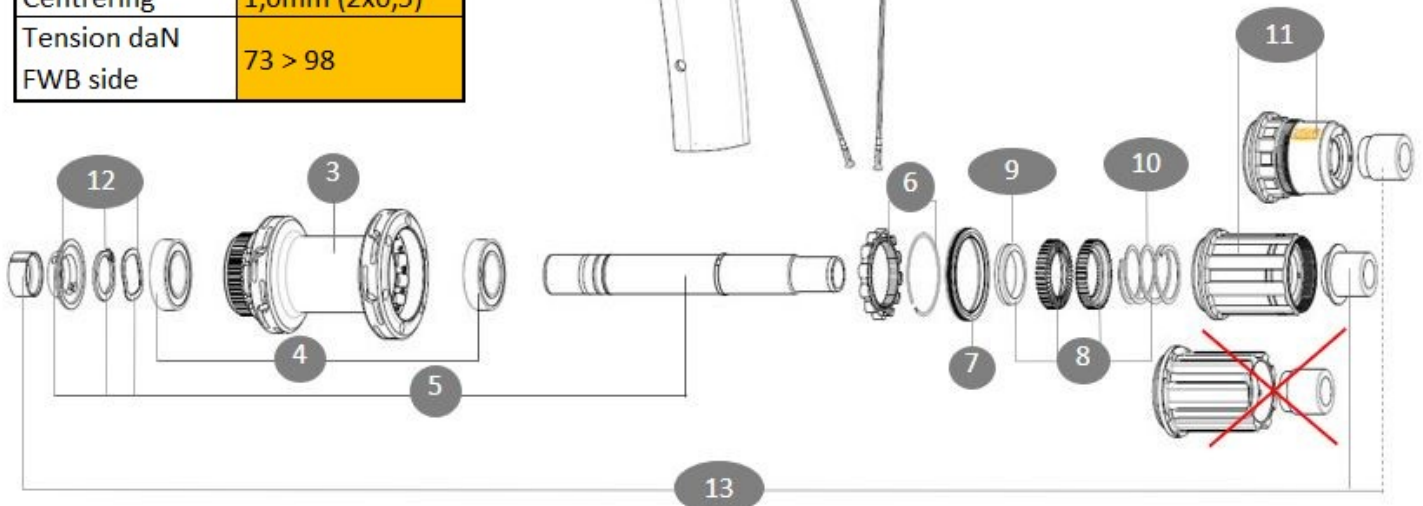

Specifications	Maxi target
Frontal run out	0,4mm
Lateral run out	0,5mm
Centring	1,0mm (2x0,5)
Tension daN FWB side	73 > 98