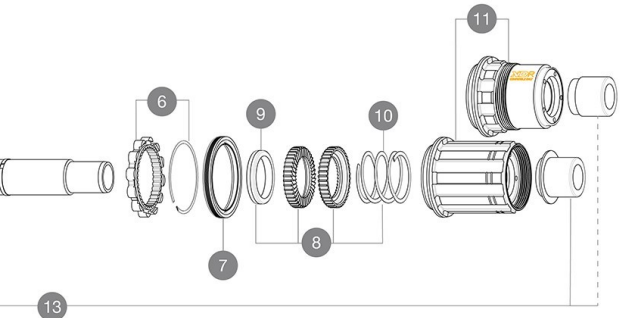

RIMS

&NBSP;:

1	V00117331	KIT FRT/RR RIM COSMIC SL65 UD
	V3720101	25mm UST Tape for 19 to 22mm Road Rims

SPOKES

2	V4162901	Kit 12 Front/Rear Cosmic SL 45 Disc butted stainless spoke 2

HUB SHELLS

3	N/A	HUB BODY
4	M40076	HUB BEARINGS 17x30x7 6903 x 2
5	V2373401	KIT ID360 135/142 DCL L1 AXLE WITH CLIP
6	V2252701	KIT ID360 INSERT SHAPED EAR LOBE > 2017
7	V2251601	ID360 SEAL + GREASE
8	V2251701	ID360 2 RATCHETS + SPRING + GREASE
9	V2500501	Kit 3 ID360 pad for noise reduction
10	V2251801	KIT 3 ID360 ROAD SPRINGS
11	V3430101	HG11 Freewheel Body ID360
11	V2580101	FREEHUB BODY XD Road ID360
12	V2373001	KIT ADJUST. SYSTEM QRM AUTO ID360 for 17x30x7 bearing

OPTIONS

V00063631	Kit ID360 seal version 2 (larger)
V2510801	ID360 EVO REAR AXLE ADAPTERS 9x135mm DCL & D6T
V2510901	ID360 EVO REAR AXLE ADAPTERS 12x135mm DCL & D6T

ADAPTERS

13	V2510701	ID360 EVO REAR AXLE ADAPTERS 12x142mm DCL & D6T