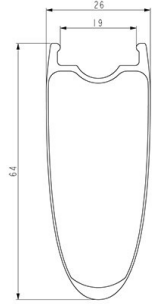

RIMS

&NBSP;:

1	V00117331	KIT FRT/RR RIM COSMIC SL65 UD
	V3720101	25mm UST Tape for 19 to 22mm Road Rims

SPOKES

2	V4162901	Kit 12 Front/Rear Cosmic SL 45 Disc butted stainless spoke 2

HUB SHELLS

3	N/A	HUB BODY
4	M40076	HUB BEARINGS 17x30x7 6903 x 2
5	V2373401	KIT ID360 135/142 DCL L1 AXLE WITH CLIP
6	V2252701	KIT ID360 INSERT SHAPED EAR LOBE > 2017
7	V2251601	ID360 SEAL + GREASE
8	V2251701	ID360 2 RATCHETS + SPRING + GREASE
9	V2500501	Kit 3 ID360 pad for noise reduction
10	V2251801	KIT 3 ID360 ROAD SPRINGS
11	V3430101	HG11 Freewheel Body ID360
11	V2580101	FREEHUB BODY XD Road ID360
12	V2373001	KIT ADJUST. SYSTEM QRM AUTO ID360 for 17x30x7 bearing

OPTIONS

V00063631	Kit ID360 seal version 2 (larger)
V2510801	ID360 EVO REAR AXLE ADAPTERS 9x135mm DCL & D6T
V2510901	ID360 EVO REAR AXLE ADAPTERS 12x135mm DCL & D6T

ADAPTERS

13	V2510701	ID360 EVO REAR AXLE ADAPTERS 12x142mm DCL & D6T