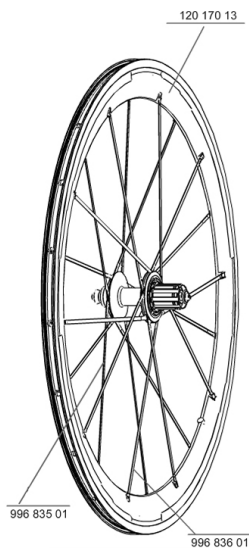

参照ホイール

119217	COSMIC CARBONE SR M10	119219	COSMIC CARBONE SR M10PR
119218	COSMIC CARBONE SR ED11	119220	COSMIC CARBONE SR ED11PR

RIMS

&NBSP;:

12017013	REAR COSMIC CARBONE SR RIM
----------	----------------------------

SPOKES

99683601	5 SPOKES CARBONE SLR FW SIDE
99683501	5 SPOKES CARBONE SLR FRT+OFW

HUB SHELLS

99603501	R.FORK SUPPORT COS.CARB.ULITMATE
99500001	FTSL/FTSX FREEHUB BODY SEAL
M40578	FTSL PAWLS KIT (ROAD WHEELS)
11993601	DRIVE SIDE COS.CARB.SLR HUB CAP
99603401	REAR AXLE COS.CARBONE ULTIMATE
M40592	FTSL FREEWHEEL BODY M10
M40067	10 SPACERS FRW/HUB BODY
11990401	FRONT & OPP.DRIVE SIDE COS.CARB.SLR HUB CAP
M40077	REAR HUB 608+6901 BEARINGS
M40591	FTSL FREEWHEEL BODY ED10

Cosmic Carbone SR

Specifications

ホイールの重み