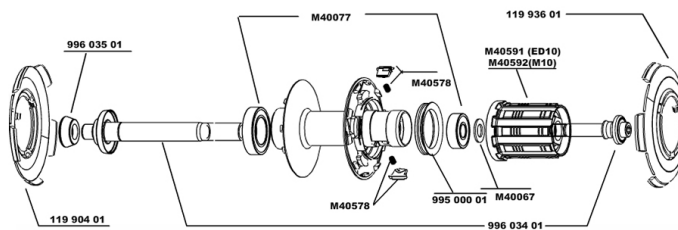

参照ホイール

119217	COSMIC CARBONE SR M10	119219	COSMIC CARBONE SR M10PR
119218	COSMIC CARBONE SR ED11	119220	COSMIC CARBONE SR ED11PR

RIMS

&NBSP;:

12017013	REAR COSMIC CARBONE SR RIM
----------	----------------------------

SPOKES

99683601	5 SPOKES CARBONE SLR FW SIDE
99683501	5 SPOKES CARBONE SLR FRT+OFW

HUB SHELLS

99603501	R.FORK SUPPORT COS.CARB.ULITMATE
99500001	FTSL/FTSX FREEHUB BODY SEAL
M40578	FTSL PAWLS KIT (ROAD WHEELS)
11993601	DRIVE SIDE COS.CARB.SLR HUB CAP
99603401	REAR AXLE COS.CARBONE ULTIMATE
M40592	FTSL FREEWHEEL BODY M10
M40067	10 SPACERS FRW/HUB BODY
11990401	FRONT & OPP.DRIVE SIDE COS.CARB.SLR HUB CAP
M40077	REAR HUB 608+6901 BEARINGS
M40591	FTSL FREEWHEEL BODY ED10

Cosmic Carbone SR

Specifications

ホイールの重み