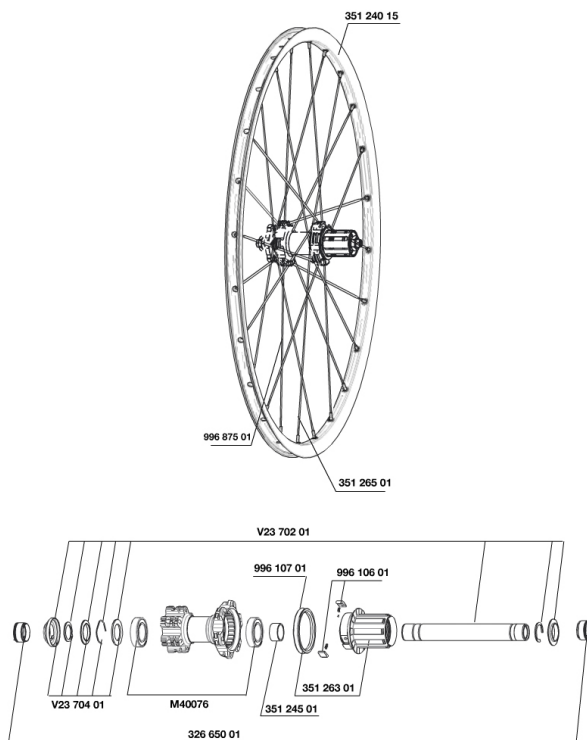

参照ホイール

325521 CROSSRIDE D013 12x142 REAR

RIMS

&NBSP;:

35124015	"FRONT/REAR CROSSRIDE DISC 26"" 2013 9/9mm RIM"
----------	---

SPOKES

35126501	"12 SPOKES DRV CROSSRIDE 2013 26"" 15/12mm 261mm"
----------	---

99687501	12 SPOKES CROSSRIDE DISC 09 263mm
----------	-----------------------------------

HUB SHELLS

V2371201	KIT REAR QRM AXLE 135-142 / BOOST 148mm
----------	---

35124501	SET OF 3 REAR AXLE/FREEWHEEL BODY SPACERS
----------	---

V2370401	REAR AUTO ADJUST.PLAY KIT 12MM AXLE
----------	-------------------------------------

35126301	TS-2 FREEWHEEL BODY + SEAL 2013 (NO PAWLS) - while stock las
----------	--

99610701	ITS4 SEAL
----------	-----------

M40076	HUB BEARINGS 17x30x7 6903 x 2
--------	-------------------------------

32665001	135>142mmRRAdaptersRedXRide012
----------	--------------------------------

99610601	ITS4 PAWLS KIT
----------	----------------