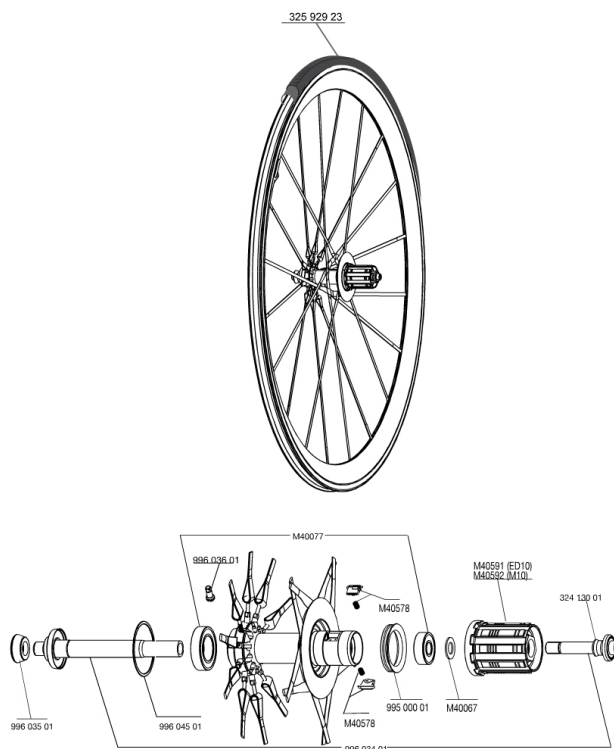

参照ホイール

326537 C CARB ULTIMATE 013 M10 WTS 326538 C CARB ULTIMATE 013 ED11 WTS

## SPOKES

99603601	R.NIPPLES COS.CARB.ULTIMATE
----------	-----------------------------

## HUB SHELLS

99604501	2 R.HUB RING COS.CARB.ULTIMATE
M40077	REAR HUB 608+6901 BEARINGS
M40592	FTSL FREEWHEEL BODY M10
M40067	10 SPACERS FRW/HUB BODY
99603501	R.FORK SUPPORT COS.CARB.ULTIMATE
32413001	REAR AXLE BOLT M10/ED10
M40591	FTSL FREEWHEEL BODY ED10
99603401	REAR AXLE COS.CARBONE ULTIMATE
99500001	FTSL/FTSX FREEHUB BODY SEAL
M40578	FTSL PAWLS KIT (ROAD WHEELS)