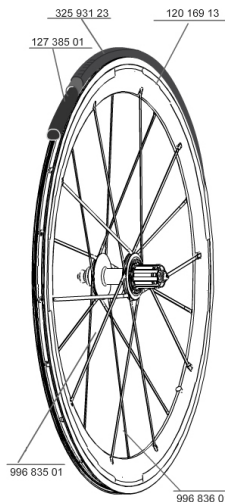

参照ホイール

328367 C CARBONE SLR 013 M10 WTS 328368 C CARBONE SLR 013 ED11 WTS

**RIMS**

&NBSP;:

12016913 REAR COSMIC CARBONE SLR RIM

**SPOKES**

99683601 5 SPOKES CARBONE SLR FW SIDE  
99683501 5 SPOKES CARBONE SLR FRT+OFW

**HUB SHELLS**

11993601 DRIVE SIDE COS.CARB.SLR HUB CAP  
99603401 REAR AXLE COS.CARBONE ULTIMATE  
M40592 FTSL FREEWHEEL BODY M10  
M40067 10 SPACERS FRW/HUB BODY  
11990401 FRONT & OPP.DRIVE SIDE COS.CARB.SLR HUB CAP  
M40077 REAR HUB 608+6901 BEARINGS  
M40591 FTSL FREEWHEEL BODY ED10  
99603501 R.FORK SUPPORT COS.CARB.ULITMATE  
99500001 FTSL/FTSX FREEHUB BODY SEAL  
M40578 FTSL PAWLS KIT (ROAD WHEELS)

**MAINTENAN**

**CE**

12738501 Road Innertube Presta 48mm

**TYRES**

32593123 YksionProSSCPowerLink 23