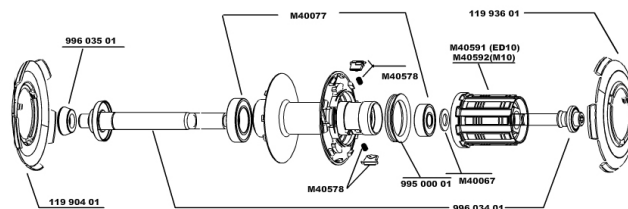

参照ホイール

328367 C CARBONE SLR 013 M10 WTS 328368 C CARBONE SLR 013 ED11 WTS

**RIMS**

&NBSP;:

12016913 REAR COSMIC CARBONE SLR RIM

**SPOKES**

99683601 5 SPOKES CARBONE SLR FW SIDE  
99683501 5 SPOKES CARBONE SLR FRT+OFW

**HUB SHELLS**

11993601 DRIVE SIDE COS.CARB.SLR HUB CAP  
99603401 REAR AXLE COS.CARBONE ULTIMATE  
M40592 FTSL FREEWHEEL BODY M10  
M40067 10 SPACERS FRW/HUB BODY  
11990401 FRONT & OPP.DRIVE SIDE COS.CARB.SLR HUB CAP  
M40077 REAR HUB 608+6901 BEARINGS  
M40591 FTSL FREEWHEEL BODY ED10  
99603501 R.FORK SUPPORT COS.CARB.ULITMATE  
99500001 FTSL/FTSX FREEHUB BODY SEAL  
M40578 FTSL PAWLS KIT (ROAD WHEELS)