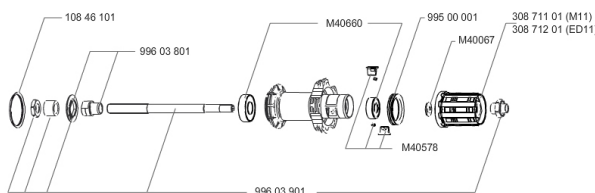

RIMS

&NBSP;:

30860815	FR/RE.BLACK/WHITE RIM AKSIUM 12
30860915	FR/RE.BLACK/RED RIM AKSIUM 12

SPOKES

V4160101	Kit 10 stainless spokes 285 Ft Ksyrium Equipe S/Ft & NDS Aks
10845001	10 BLACK REAR FW AKSIUM 010 SPOKES 298mm
10844901	KIT 10 FT KSYRIUM EQ S/FT+NDS AKSIUM SPK 285mm - while stock

HUB SHELLS

30871201	FTS-L FREEWHEEL BODY ED11 2013 (8 or 9mm axle compatible)
99603901	REAR AXLE KSYRIUM EQUIPE 08
99500001	FTSL/FTSX FREEHUB BODY SEAL
99603801	SHORT EXPENSIBLE BEARING SUPPORTS > 2008
M40578	FTSL PAWLS KIT (ROAD WHEELS)
M40660	REAR HUB 608+6001 BEARINGS
M40067	10 SPACERS FRW/HUB BODY

MAINTENANCE

12738501	Road Innertube Presta 48mm

TYRES

35570623	Aksion 014 Red 23
35570423	Aksion 014 White 23