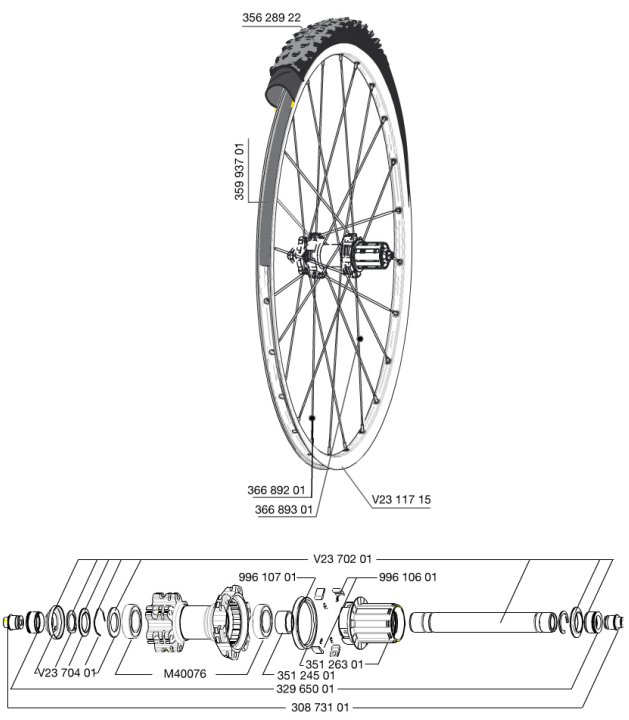

# Crossroc 650b WTS

参照ホイール

353076 CROSSROC 650b REAR  
9x135WTS

## RIMS

&NBSP;:

35993701	UST RIM STRIP 27.5x19c
V2311715	KIT FRONT/REAR CROSSROC 27,5"

## SPOKES

36689301	"12 SPOKES DRIVE SIDE CROSSROC 650b/27,5"" 275mm"
36689201	"12 SPOKES FRONT/OPP DRIVE SIDE CROSSROC 650b/27,5"" 277mm"

## HUB SHELLS

V2370401	REAR AUTO ADJUST.PLAY KIT 12MM AXLE
35124501	SET OF 3 REAR AXLE/FREEWHEEL BODY SPACERS
99610701	ITS4 SEAL
V2370201	KIT REAR AXLE 12MM CROSSONE/CROSSRIDE/CROSSROC
35126301	TS-2 FREEWHEEL BODY + SEAL 2013 (NO PAWLS) - while stock las
99610601	ITS4 PAWLS KIT