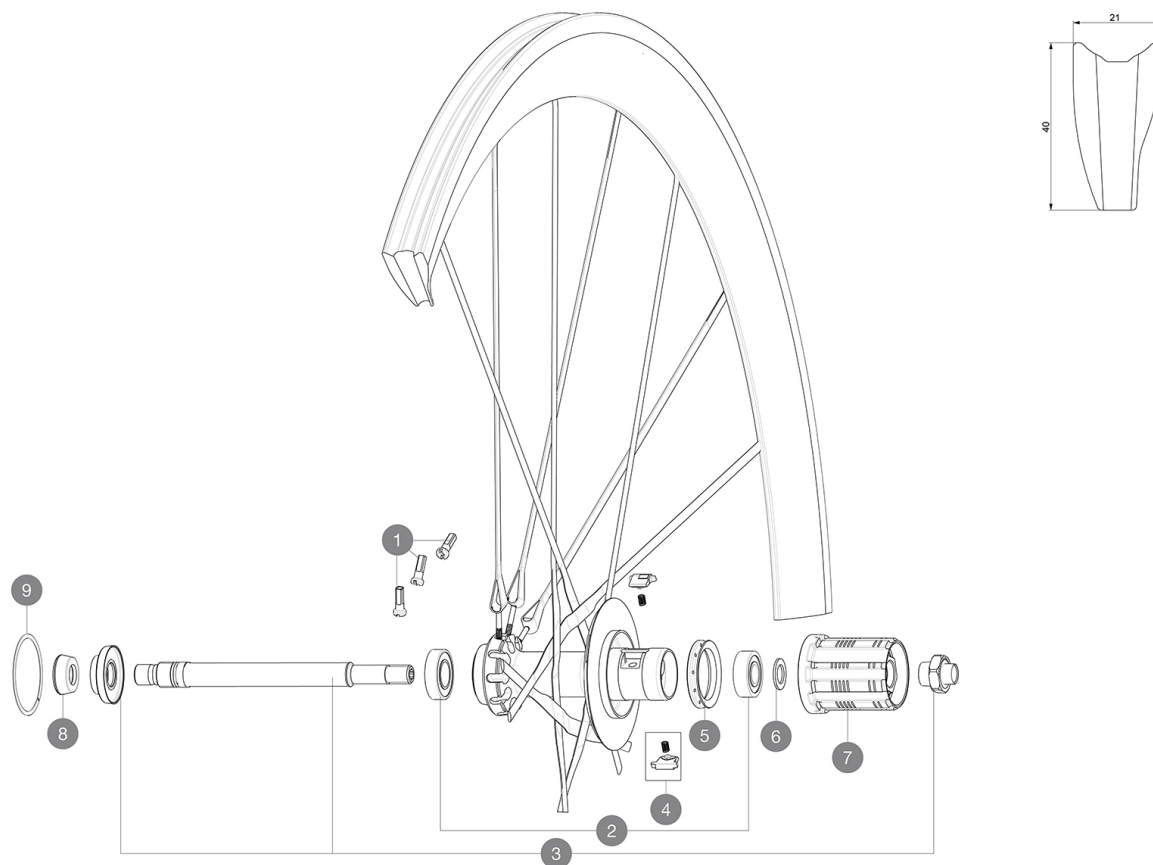

参照ホイール

356493 C CARB ULTIMATE 014 ED11 WTS 356492 C CARB ULTIMATE 014 M11 WTS

SPOKES

1	99603601	R.NIPPLES COS.CARB.ULTIMATE
---	----------	-----------------------------

HUB SHELLS

1	M40077	REAR HUB 608+6901 BEARINGS
2	33000001	REAR HUB B9+6901 BEARINGS 2013
3	V2250801	Axle Kit CCU
4	M40578	FTSL PAWLS KIT (ROAD WHEELS)
5	99500001	FTSL/FTSX FREEHUB BODY SEAL
6	30872801	SET OF 3 INTERNAL SILVER SPACERS 9mm FTS-L 2013
7	30871201	FTS-L FREEWHEEL BODY ED11 2013 (8 or 9mm axle compatible)
7	30871101	FTS-L FREEWHEEL BODY HG11 2013 (8 or 9mm axle compatible)
9	99604501	2 R.HUB RING COS.CARB.ULTIMATE

ADAPTERS

8	35117301	FRONT OR REAR FORK REST KIT R-SYS 2013
---	----------	--