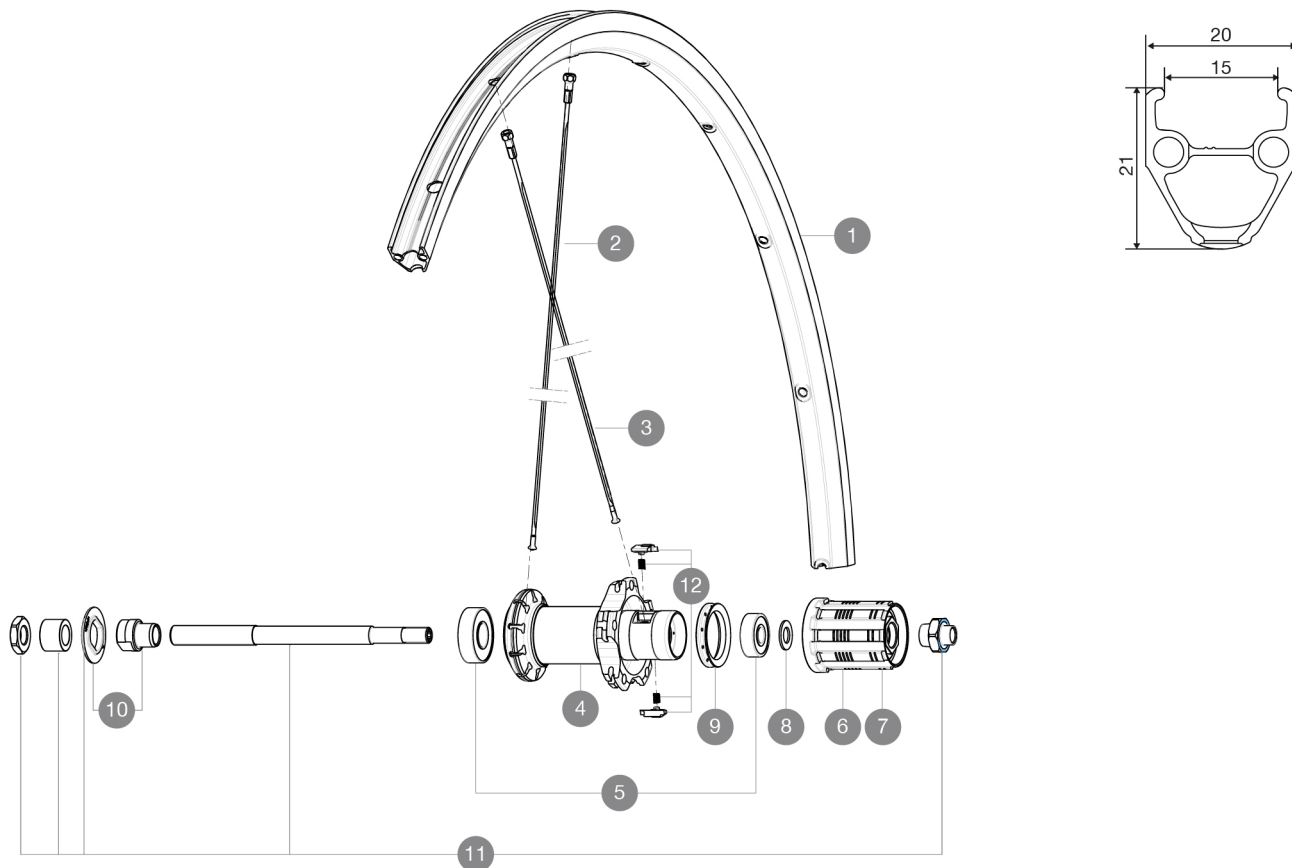

参照ホイール

R16701 Aksium One Rr

RIMS

バルブ穴径 (MM) : 6.5 :

1	V2290915	KIT FRONT/REAR RIM AKSIUM ONE
---	----------	-------------------------------

SPOKES

2	V4160101	Kit 10 stainless spokes 285 Ft Ksyrium Equipe S/Ft & NDS Aks
2	10844901	KIT 10 FT KSYRIUM EQ S/FT+NDS AKSIUM SPK 285mm - while stock
3	10845001	10 BLACK REAR FW AKSIUM 010 SPOKES 298mm

HUB SHELLS

4	N/A	HUB BODY
5	M40660	REAR HUB 608+6001 BEARINGS
6	M40591	FTSL FREEWHEEL BODY ED10
7	M40592	FTSL FREEWHEEL BODY M10
8	M40067	10 SPACERS FRW/HUB BODY
9	99500001	FTSL/FTSX FREEHUB BODY SEAL
10	99603801	SHORT EXPENSIBLE BEARING SUPPORTS > 2008
11	99603901	REAR AXLE KSYRIUM EQUIPE 08

Aksium One

付属品

BR101 quick releases	
Rim tape	
User guide	

Specifications

リム

- Material : S6000 Aluminum
- Height : 24 mm
- Joint : pinned
- Drilling : traditional with H2 reinforcement
- Brake track : UB Control
- Valve hole diameter : 6.5 mm
- Tyre : clincher
- ETRTO size : 622x15C
- Recommended tyre sizes : 19 to 32 mm

スポーク

- Material : steel
- Shape : straight pull, bladed
- Nipples : brass, ABS
- Count : 20 front and rear
- Lacing : radial front and rear non-drive side, crossed 2 rear drive side

ホイールハブ

- Front and rear bodies : aluminum
- Axle material : steel
- Sealed cartridge bearings
- Freewheel : FTS-L steel