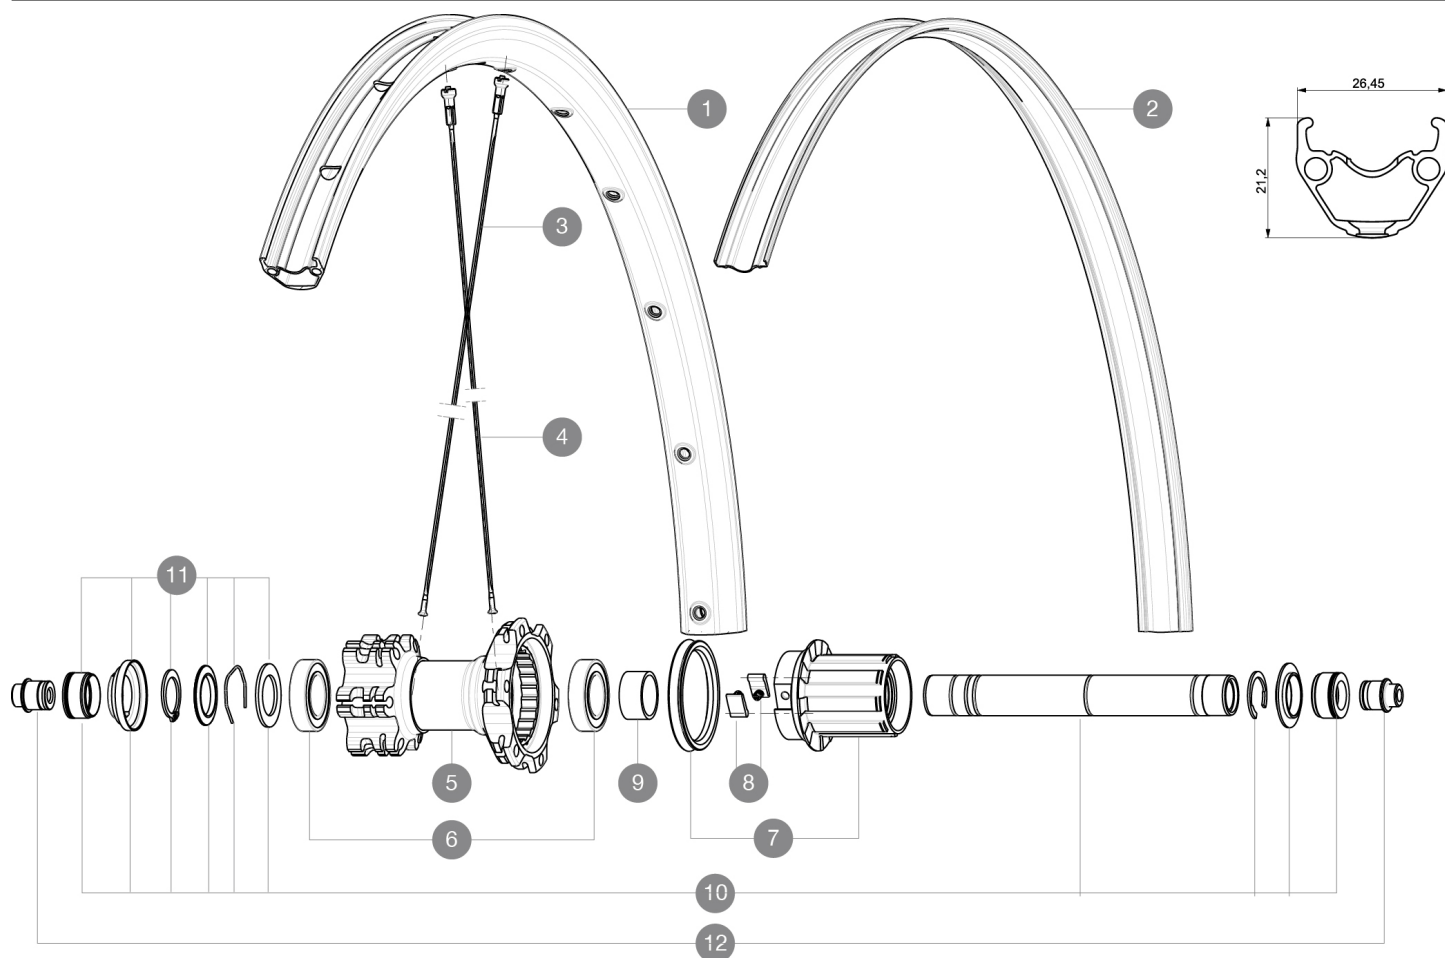

参照ホイール

R18101 Crossroc XL29 Rr WTS

RIMS

Á□□Á□«Á□□Ç©'Á%□ÿ¼□MMÿ¼□ÿ¼□6.5 :

1	V2311515	KIT FRONT/REAR RIM CROSSROC XL 29"
2	V2190101	UST RIM STRIP 29x21c

SPOKES

3	36689501	"12 SPOKES FRONT/OPP DRIVE SIDE CROSSROC 29"" 295mm"
4	36689601	"12 SPOKES DRIVE SIDE CROSSROC 29"" 293mm"

HUB SHELLS

5	N/A	HUB BODY
6	M40076	HUB BEARINGS 17x30x7 6903 x 2
7	35126301	TS-2 FREEWHEEL BODY + SEAL 2013 (NO PAWLS) - while stock las
8	99610601	ITS4 PAWLS KIT
9	35124501	SET OF 3 REAR AXLE/FREEWHEEL BODY SPACERS
10	V2371201	KIT REAR QRM AXLE 135-142 / BOOST 148mm
11	V2370401	REAR AUTO ADJUST.PLAY KIT 12MM AXLE

# Crossroc XL 29 WTS

2  
2015  
REAR

### リム

•ETRTO size 29" : 622x21C