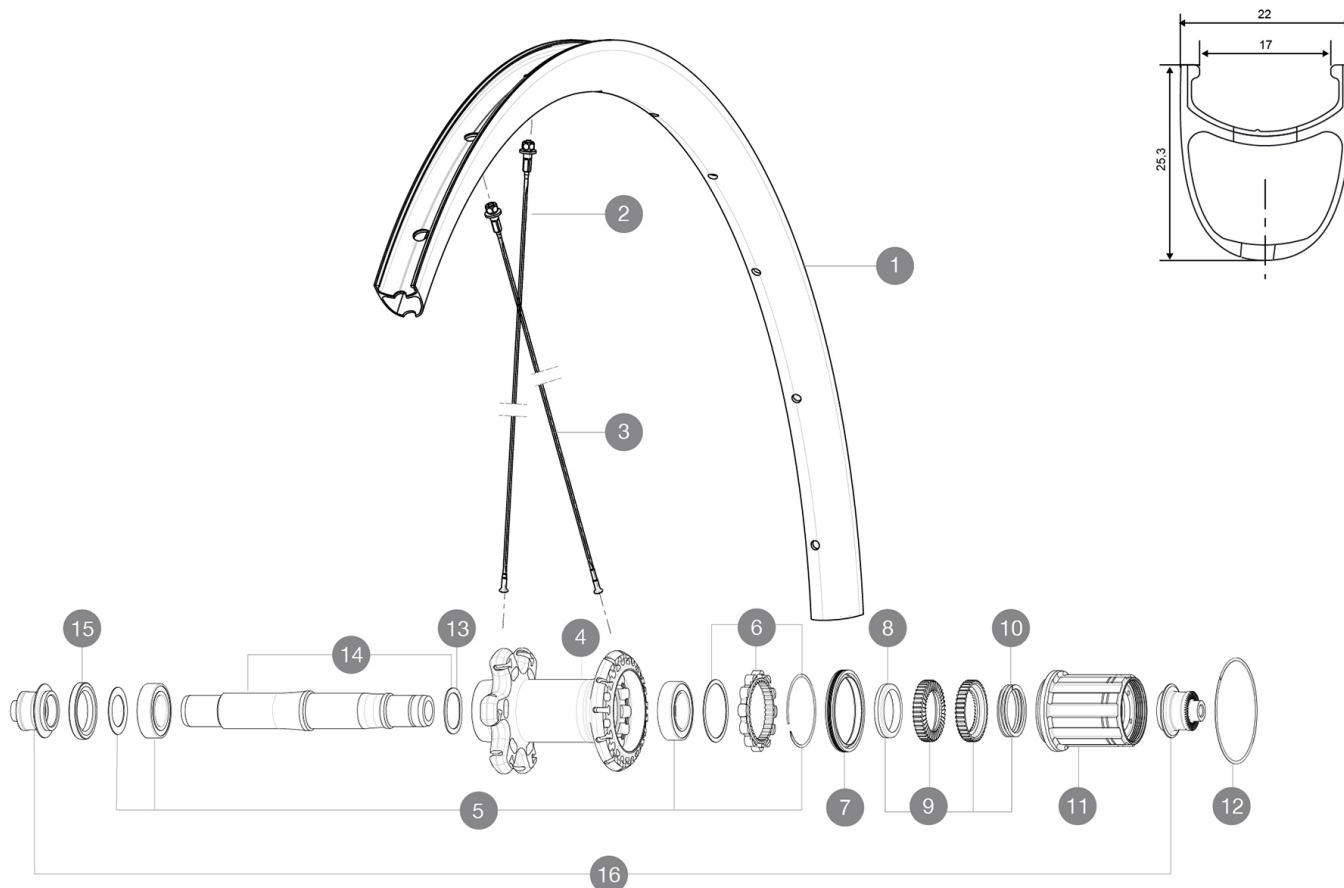

ASTM CATEGORY 1 : road only

For a longer longevity of the wheel, Mavic recommends that the total weight supported by the wheels doesn't exceed 120kg, bike included

Recommended tyre sizes: 25 to 52 mm

Max. Pressure: 25mm 7.7 bars - 110 PSI

参照ホイール

R51301 KProCarbSL C Rr

RIMS

バルブ穴径 (MM) : 6,5 :

1	V2737513	KIT REAR RIM KSYRIUM PRO CARBON SL UST
1	V2401513	KIT RR RIM KSYRIUM PRO CARBON SL Clincher - while stock last
	V3720101	25mm UST Tape for 19 to 22mm Road Rims
	V2690101	KIT CARBON RIM TAPE 21x622mm (SPECIAL RIM TAPE)

HUB SHELLS

4	N/A	HUB BODY
5	V2560101	KIT ID360 BEARINGS 15/26/7 + 17/28/7
6	V2252701	KIT ID360 INSERT SHAPED EAR LOBE > 2017
7	V2251601	ID360 SEAL + GREASE
8	V2500501	Kit 3 ID360 pad for noise reduction
9	V2251701	ID360 2 RATCHETS + SPRING + GREASE
10	V2251801	KIT 3 ID360 ROAD SPRINGS
11	V3430101	HG11 Freewheel Body ID360
12	V2252201	KIT 2 REAR HUB RETENTION RINGS 48mm
13	V2251501	3 ID360 WAVE WASHERS

Specifications

リム

- Material : 3K carbon fibers
- Height : 25mm
- Drilling : traditional
- Material : 3K carbon fibers
- Material : 3K carbon fibers
- Brake track : carbon with TgMAX technology
- Valve hole diameter : 6.5 mm
- Tyre : clincher
- ETRTO size : 622x17C
- Height : 25mm
- Height : 25mm
- Recommended tyre sizes : 25 to 52 mm
- Drilling : traditional
- Drilling : traditional
- Brake track : carbon with TgMAX technology
- Brake track : carbon with TgMAX technology
- Brake track : carbon
- Brake track : carbon
- Valve hole diameter : 6.5 mm
- Valve hole diameter : 6.5 mm
- Tyre : clincher
- Tyre : clincher
- Internal width : 17 mm
- Internal width : 17 mm
- ETRTO size : 622x17C
- ETRTO size : 622x17C