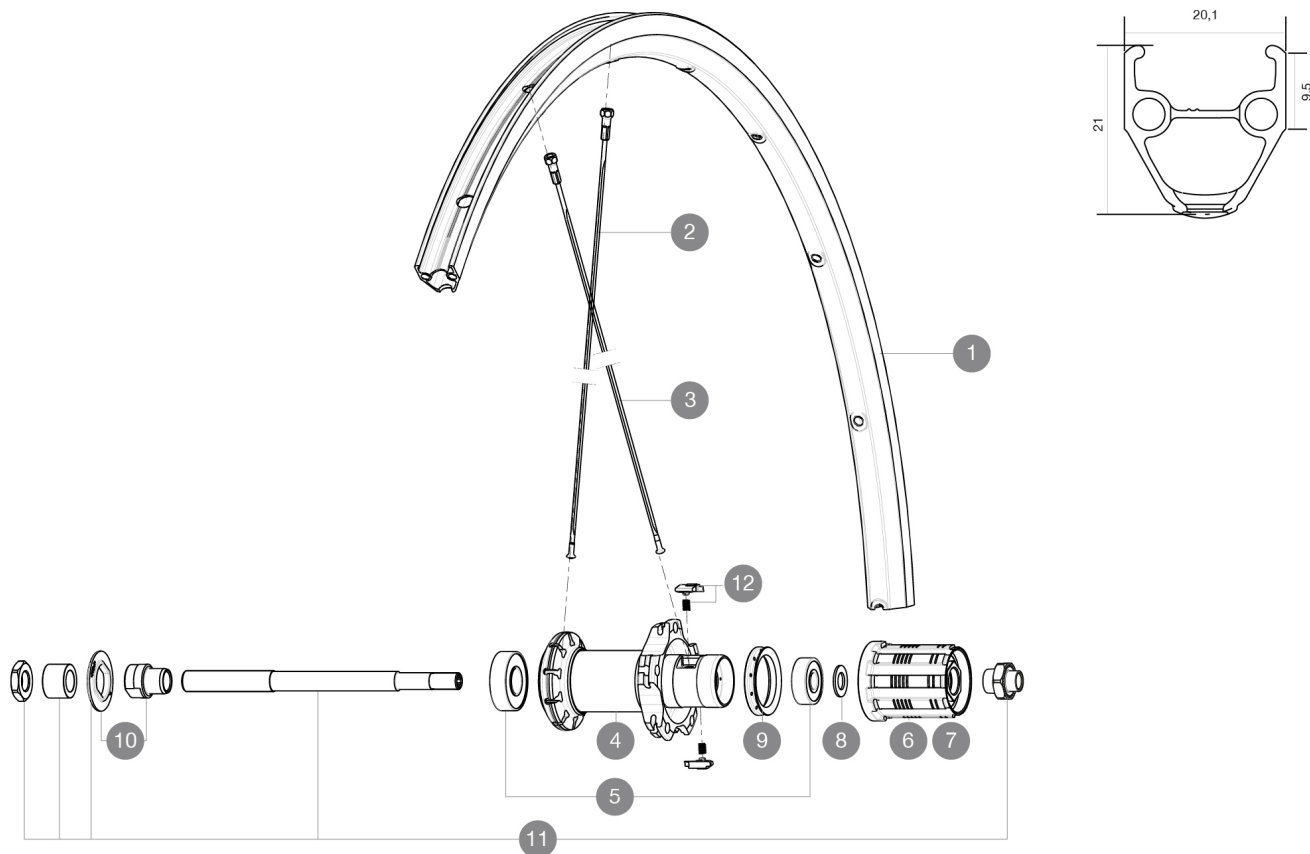

ASTM CATEGORY 1 : road only

23mm -

8Bar/115PSI

For a longer longevity of the wheel, Mavic recommends that the total weight supported by the wheels doesn't exceed 120kg, bike included

Recommended tyre sizes: 25 to 52 mm

23mm 8.7 bars - 125 psi, 25mm 7.7 bars - 110 psi

52mm- 5Bar/72PSI

### RIMS

バルブ穴径 (MM) : 6,5 :

1	V2403015	KIT FRONT/REAR RIM AKSIUM
---	----------	---------------------------

### SPOKES

2	10844901	KIT 10 FT KSYRIUM EQ S/FT+NDS AKSIUM SPK 285mm - while stock
2	V4160101	Kit 10 stainless spokes 285 Ft Ksyrium Equipe S/Ft & NDS Aks
3	10845001	10 BLACK REAR FW AKSIUM 010 SPOKES 298mm