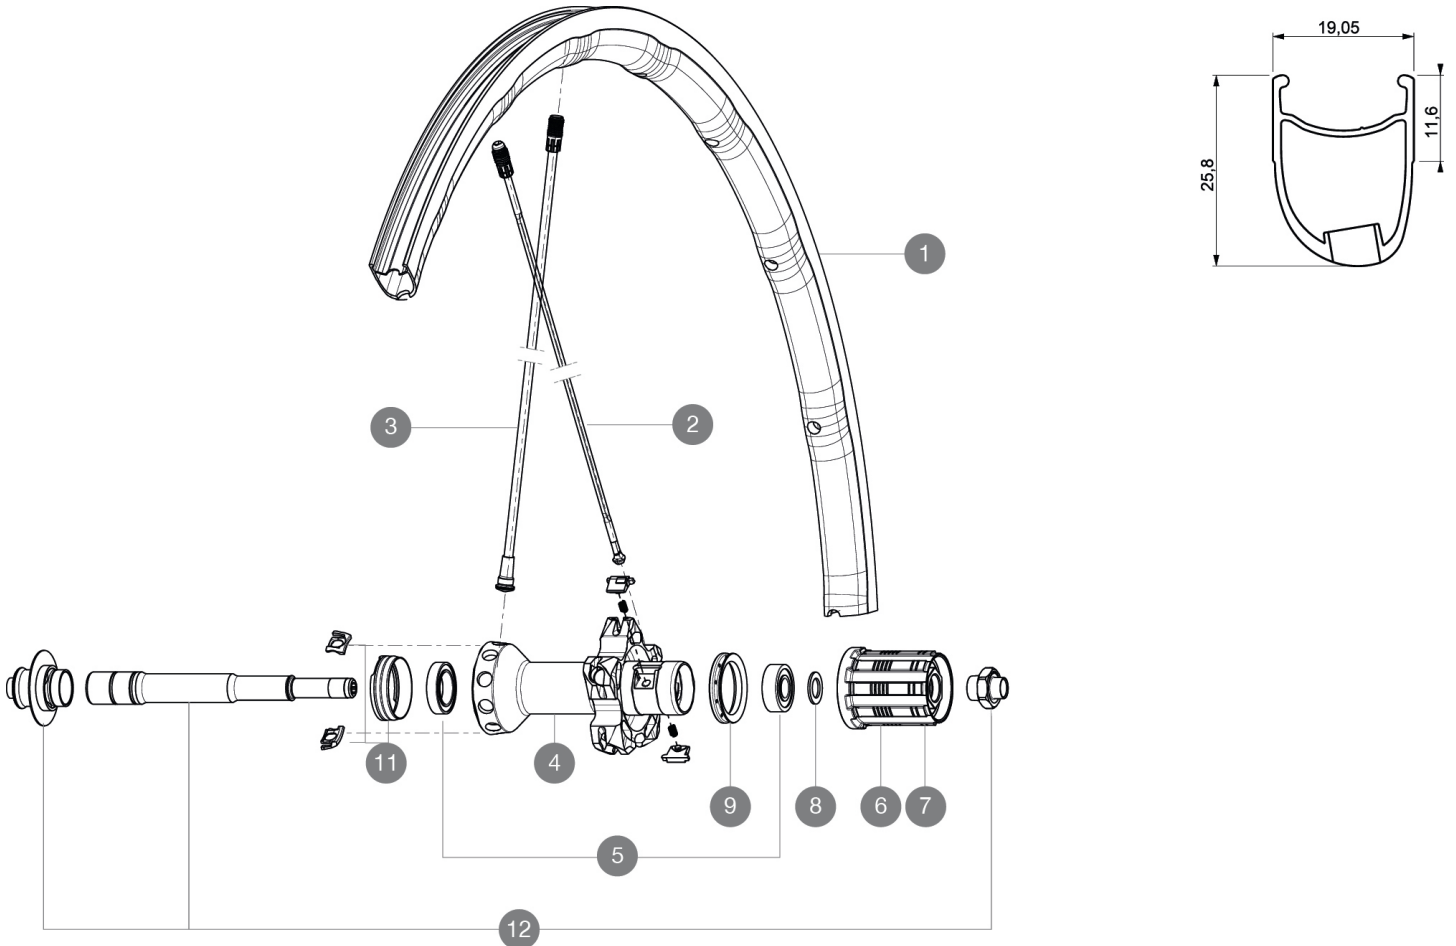

## 参照ホイール

R58201	RSYS SLR16Rr	R98411	R-System SLR Rr Limited
--------	--------------	--------	-------------------------

ASTM CATEGORY 1 : road only

For a longer longevity of the wheel, Mavic recommends that the total weight supported by the wheels doesn't exceed 120kg, bike included

Recommended tyre sizes: 21 to 32 mm

23mm 8.7 bars - 125 psi, 25mm 7.7 bars - 110 psi

Max. Pressure: 25mm 7.7 bars - 110 PSI