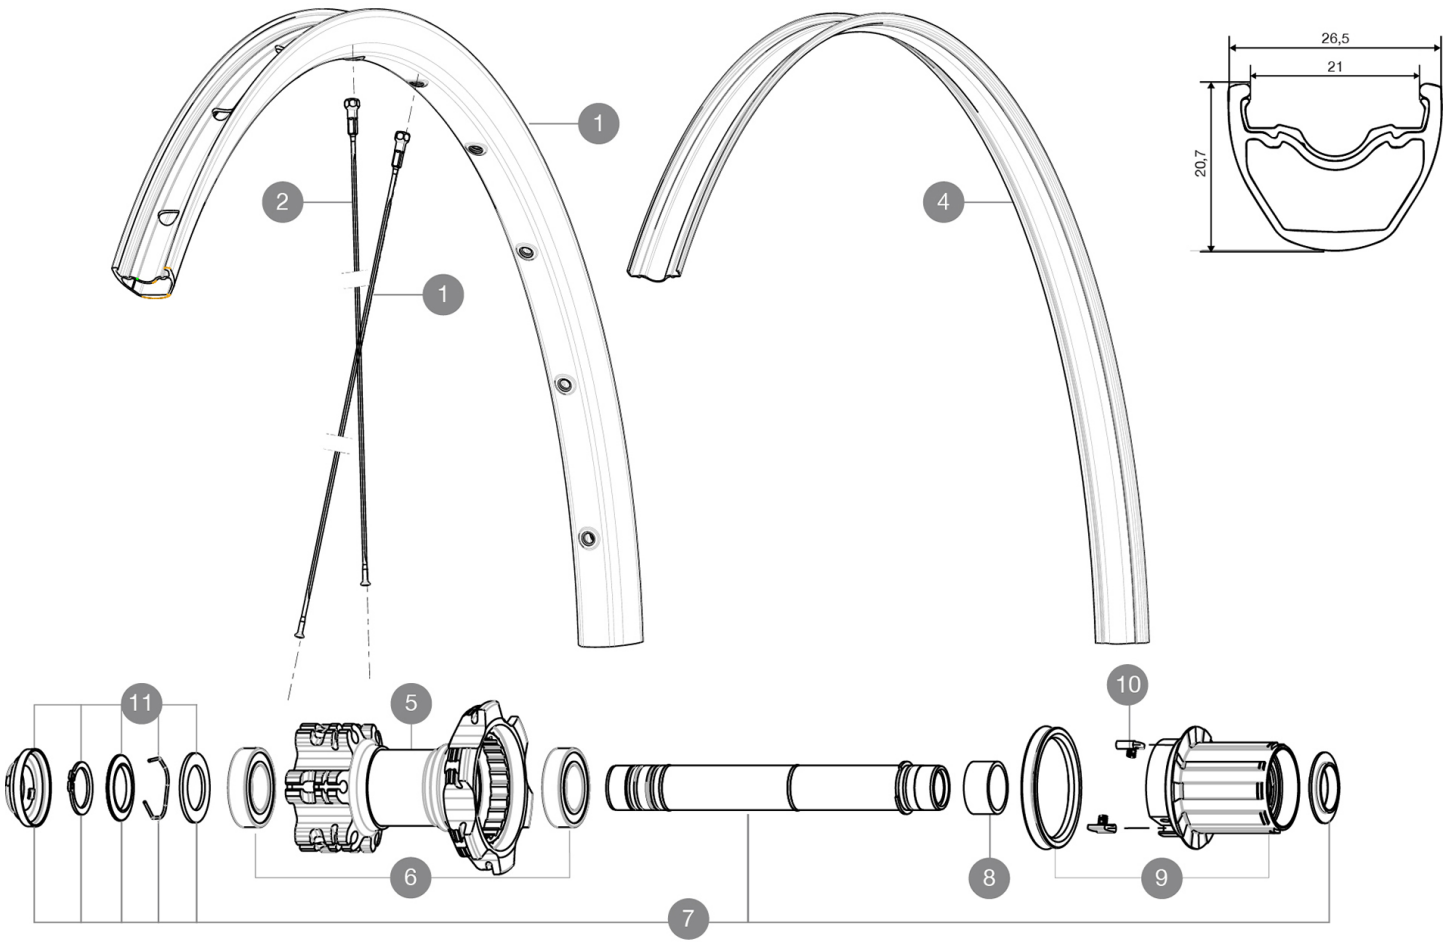

Crossride Tubeless Pulse 26

参照ホイール

ASTM CATEGORY 3 : offroad with jumps less than 61cm
 For a longer longevity of the wheel, Mavic recommends that the total weight supported by the wheels don't exceed 120kg, bike included
 Recommended tyre sizes: 35 mm to 69 mm (1.4" to 2.7")

RIMS

1	V2314115	RIM CROSSRIDE TUBELESS 26
	V2170101	UST rim strip 26 - 21C

SPOKES

2	V2381001	12 REAR NON-DRIVE SIDE SPOKES 265mm CROSSRIDE TUBELESS
3	36675301	26 SPOKES DRIVE SIDE CROSSROC 261mm

HUB SHELLS

Specifications

リム

- Material : S6000 Aluminum
- Joint : sleeved
- Drilling : traditional with H2 reinforcement
Disc brake specific profile
- Valve hole diameter : 8,5 mm with pop off reducer
- Tyre : UST Tubeless and tubetype
- Internal width : 21 mm
- ETRTO size 26" : 559x21C
- ETRTO size 27.5" : 584x21C
- ETRTO size 29" : 622x21C

スポーク

- Material : steel
- Shape : straight pull, bladed, double butted
- Nipples : steel, ABS
- Count : 24 front and rear
- Lacing : front and rear crossed 2

ホイールハブ

- Front and rear bodies : aluminum
- Axle material : aluminum
Sealed cartridge bearings
- Freewheel : TS-2 alloy