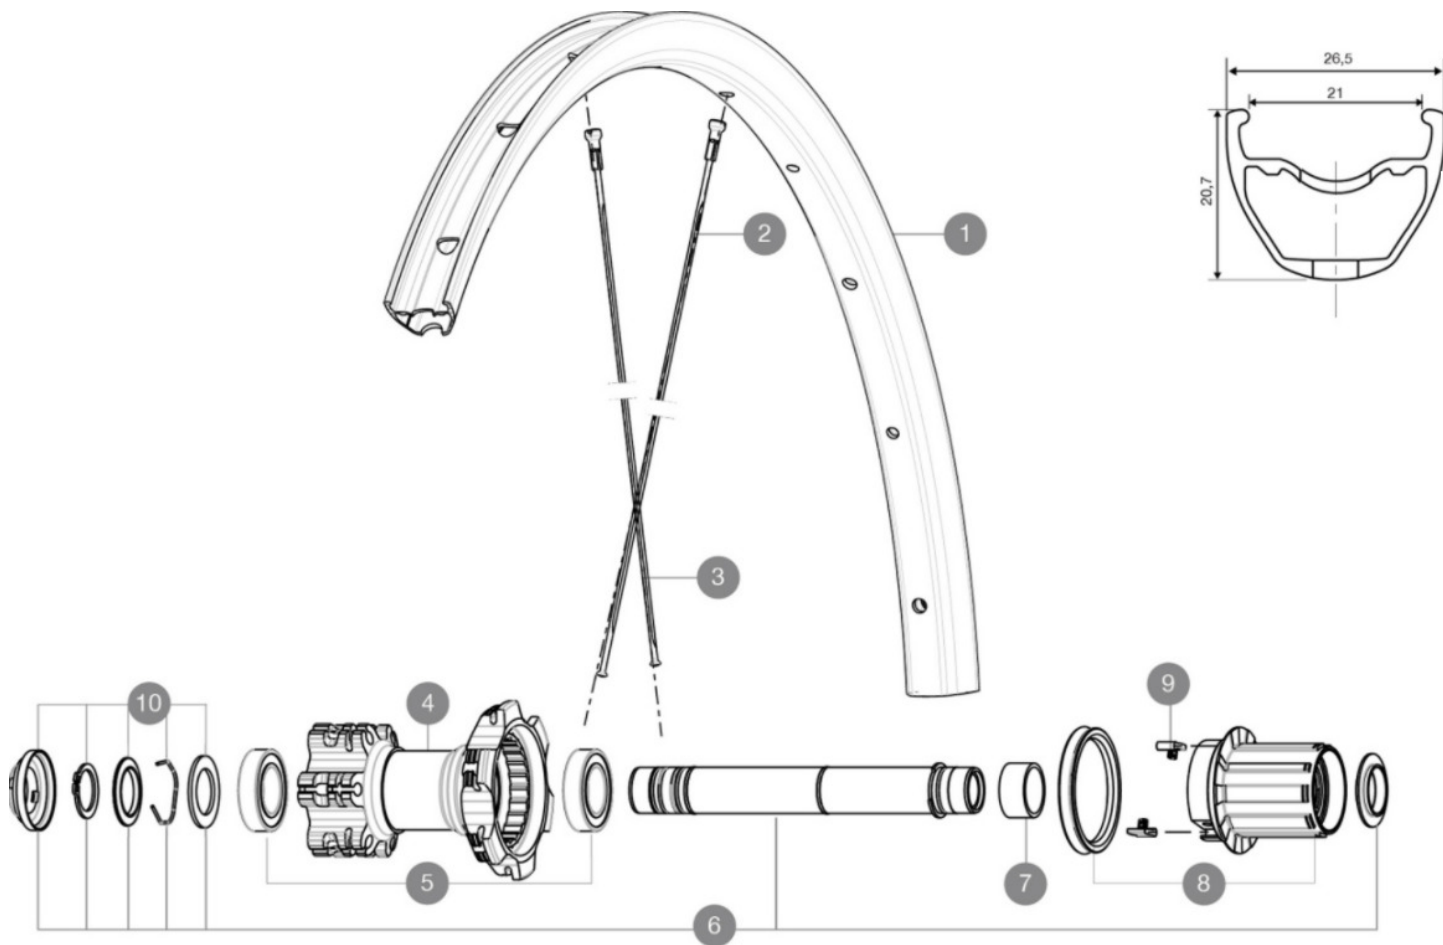

# MAVIC Crossride 27.5

ASTM CATEGORY 3 : offroad with jumps less than 61cm  
 For a longer longevity of the wheel, Mavic recommends that the total weight supported by the wheels doesn't exceed 120kg, bike included  
 Recommended tyre sizes: 36 mm to 64 mm (1.4" to 2.5")  
 ETRTO recommended tyre sizes: 35mm to 69mm (1.4" to 2.7")

## 参照ホイール

R97101 Xrd 16 27,5 Rr Bst R52601 Xride16Rr27.5

## RIMS

Ä□□Ä□«Ä□□Ç®`Ä%□í¼□MMí¼□í¼□8,5 WITH  
 POP OFF REDUCER :

1	V2314815	RIM CROSSRIDE + CROSSRIDE FTSX 27,5
---	----------	-------------------------------------