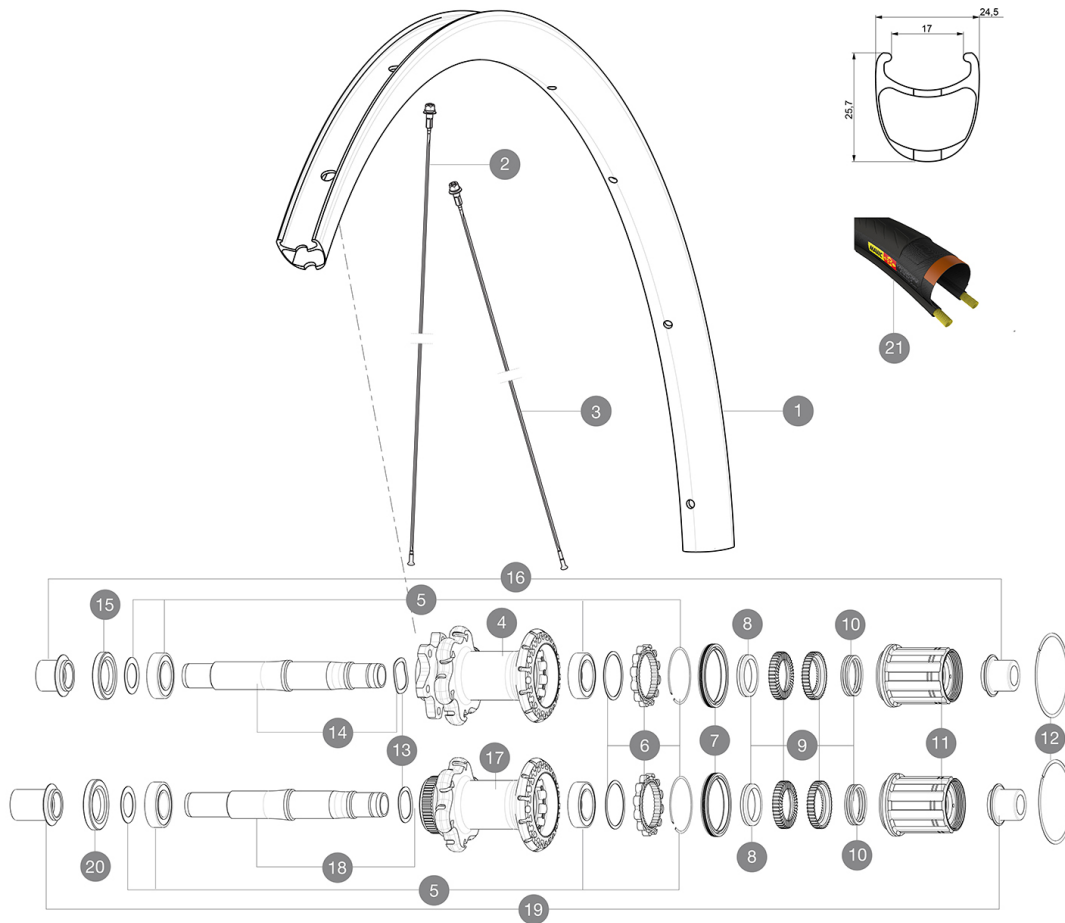

Ksyrium Pro Carbon SL C Disc

ASTM CATEGORY 1 : road only

For a longer longevity of the wheel, Mavic recommends that the total weight supported by the wheels doesn't exceed 120kg, bike included

Recommended tyre sizes: 25 to 52 mm

Max. Pressure: 25mm 7.7 bars - 110 PSI

参照ホイール

R76801 KsyProCarbSLCDisc Rr CL

R76701

KsyProCarbSLCDisc Rr INT

RIMS

バルブ穴径 (MM) : 6,5 :

1	V2401713	KIT RR RIM KSYRIUM PRO CARBON SL DISC Clinch - while stock I
1	V2733713	KIT REAR RIM KSYRIUM PRO CARBON SL UST DISC
	V2620101	UST RIM TAPE 25mm (for 21-24mm wide rim)
	V2690101	KIT CARBON RIM TAPE 21x622mm (SPECIAL RIM TAPE)

SPOKES

2	V3663301	KIT 12 FRT KSYR PRO CARB SL UST Disc + NDS KSYR PRO CARB
2	V2271501	Rt 12 FT KSY PRO CARB SL D/NDS KSY PRO CARB SL SPK 291mm
3	V3663201	KIT 12 DS KSY PRO CARB SL UST/UST Disc/C Disc/T Disc BUTTED
3	V2271401	KIT 12 DS KSYRIUM PRO CARB SL T SPOKE 273mm - while stock Ia

HUB SHELLS

4	N/A	HUB BODY
5	V2560201	KIT ID360 BEARINGS 15/28/7 + 17/28/7
6	V2252701	KIT ID360 INSERT SHAPED EAR LOBE > 2017
7	V2251601	ID360 SEAL + GREASE
8	V2500501	Kit 3 ID360 pad for noise reduction
9	V2251701	ID360 2 RATCHETS + SPRING + GREASE
10	V2251801	KIT 3 ID360 ROAD SPRINGS
11	V3430101	HG11 Freewheel Body ID360
12	V2252201	KIT 2 REAR HUB RETENTION RINGS 48mm
13	V2251501	3 ID360 WAVE WASHERS

14	V2251301	ID360 AXLE DISC 6T
15	V2251001	KIT ID360 HUB THREADED CAP UB+DISC 6 BOLTS (large) - while s
17	N/A	HUB BODY
18	V2251401	ID360 AXLE DISC CL
20	V2251101	KIT ID360 HUB THREADED CAP DISC CENTER LOCK

TYRES

21	37805425	Yksion Pro PowerLink SSC 25

ADAPTERS

16	B4989801	Rear axle adapters 9mm/135 QR (centerlock)
19	B4989401	Rear axle adapters 9mm QR