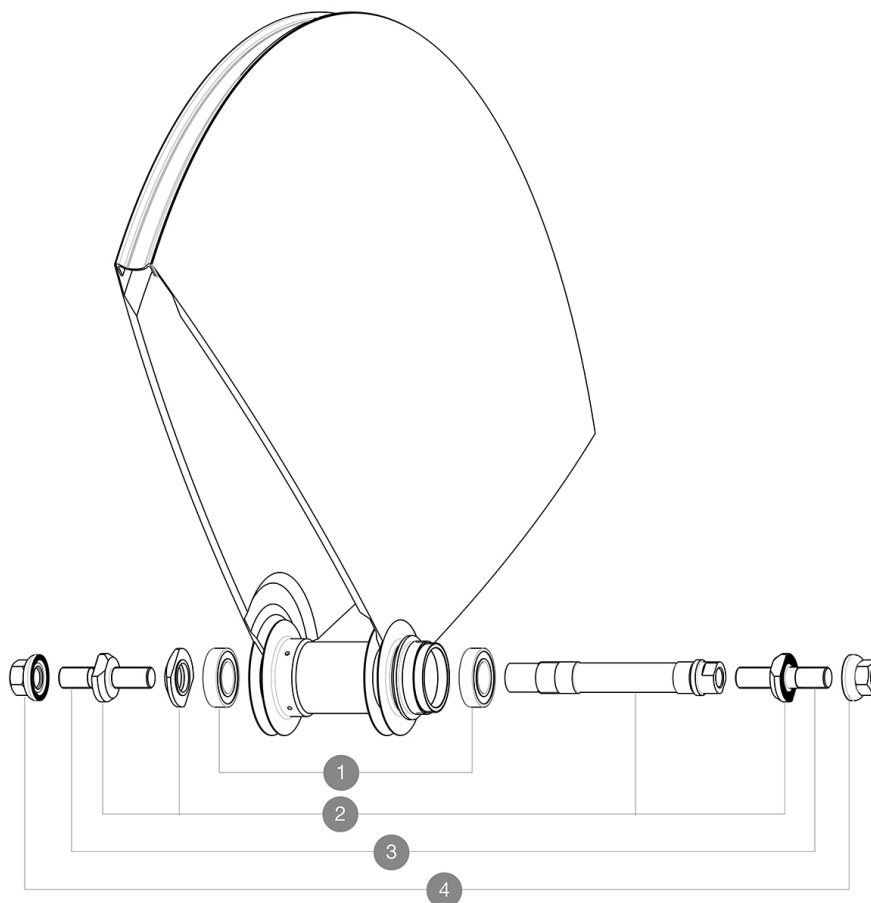

For a longer longevity of the wheel, Mavic recommends that the total weight supported by the wheels don't exceed 120kg, bike included  
Recommended tyre sizes: 21 to 28 mm  
Minimum cog width : 7.5mm

## 参照ホイール

R98061 Comete Track Rio Rr

## HUB SHELLS

1	M40129	KIT 2 BEARINGS 6902 15x28x7
2	M40128	REAR COMETE TRACK AXLE + ADJT.NUT + FORK SUPPORTS
3	V2390101	KIT OF 2 END BOLTS AXLE PART FOR COMETE TRACK
4	M40772	NUT/WASHER KIT TRACK R.COMETE

### ホイールハブ

•Body : aluminum  
•Axle material : aluminum  
Sealed cartridge bearings  
Fixed cog