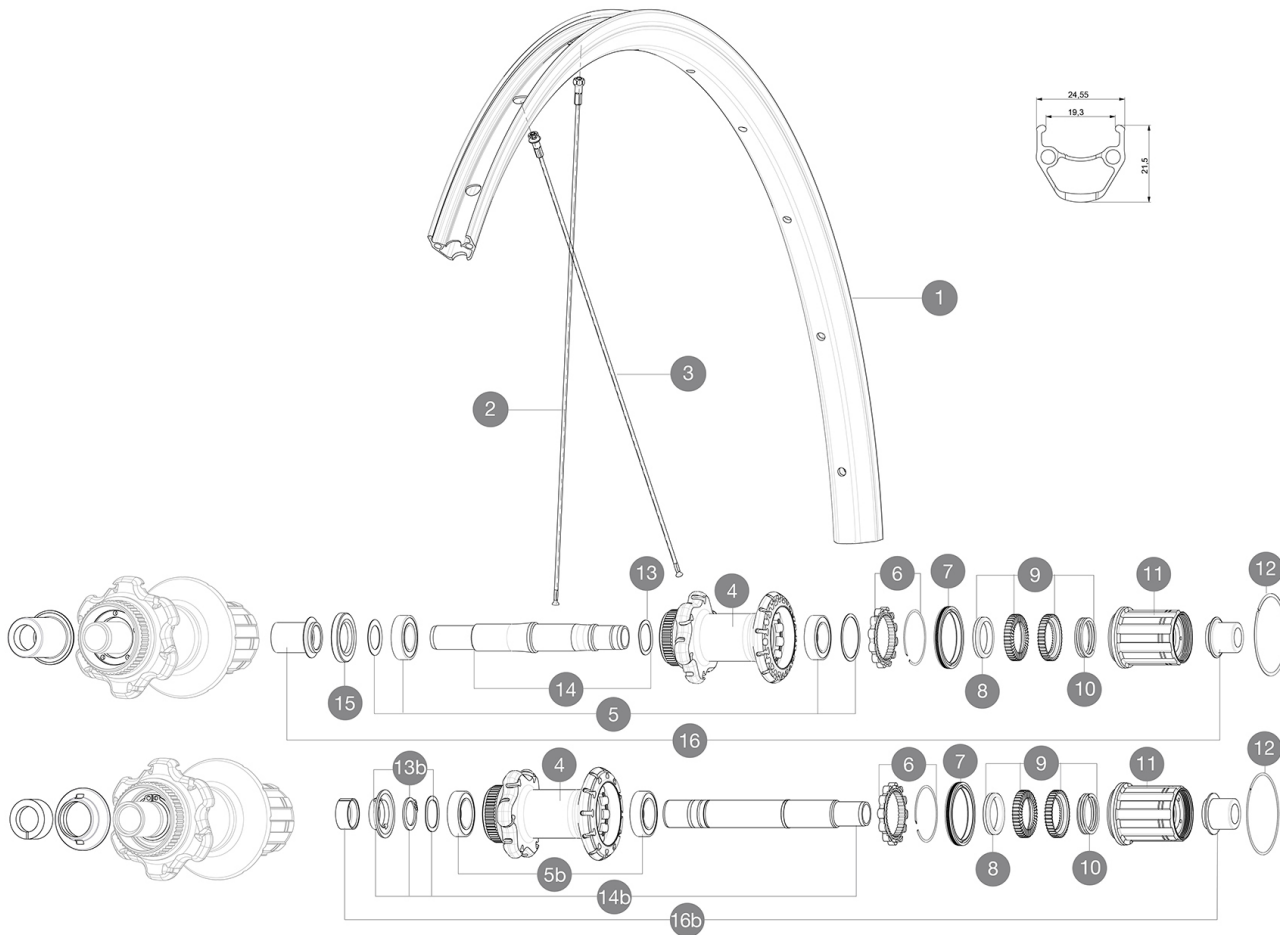

Aksium Disc Allroad TA 700

参照ホイール

R99021 AksAlrdDCL700Rr 12x142 SV M11

ASTM CATEGORY 2 : road and offroad with jumps less than 15cm
 For a longer longevity of the wheel, Mavic recommends that the total weight supported by the wheels don't exceed 120kg, bike included
 Recommended tyre sizes: 25 to 32 mm
 28x42 mm
 28mm 7.7 bars - 110 psi, 30mm 5.8 bars - 85 psi

RIMS

&NBSP;:

1	V2730315	KIT FRONT/REAR RIM AKSIUM ALLROAD 700
---	----------	---------------------------------------

SPOKES

2	V2276001	KIT 12 REAR non DRIVE SIDE AKSIUM DISC 12mm ROUND SPOKES
3	V2276101	KIT 12 REAR DRIVE SIDE AKSIUM DISC 12mm ROUND SPOKES 278mm +

HUB SHELLS

4	N/A	HUB BODY
5	V2560201	KIT ID360 BEARINGS 15/28/7 + 17/28/7
	M40076	HUB BEARINGS 17x30x7 6903 x 2
6	V2252701	KIT ID360 INSERT SHAPED EAR LOBE > 2017
7	V2251601	ID360 SEAL + GREASE
8	V2500501	Kit 3 ID360 pad for noise reduction
9	V2251701	ID360 2 RATCHETS + SPRING + GREASE
10	V2251801	KIT 3 ID360 ROAD SPRINGS
11	V3430101	HG11 Freewheel Body ID360
11	V4000101	HG11 STEEL ROAD FREE HUB BODY ID360 - while stock last
12	V2252201	KIT 2 REAR HUB RETENTION RINGS 48mm
13	V2251501	3 ID360 WAVE WASHERS
	V2373001	KIT ADJUST. SYSTEM QRM AUTO ID360 for 17x30x7 bearing
	V2252901	KIT ID360 CENTER LOCK 135/142mm AXLE WITH CIRCLIP