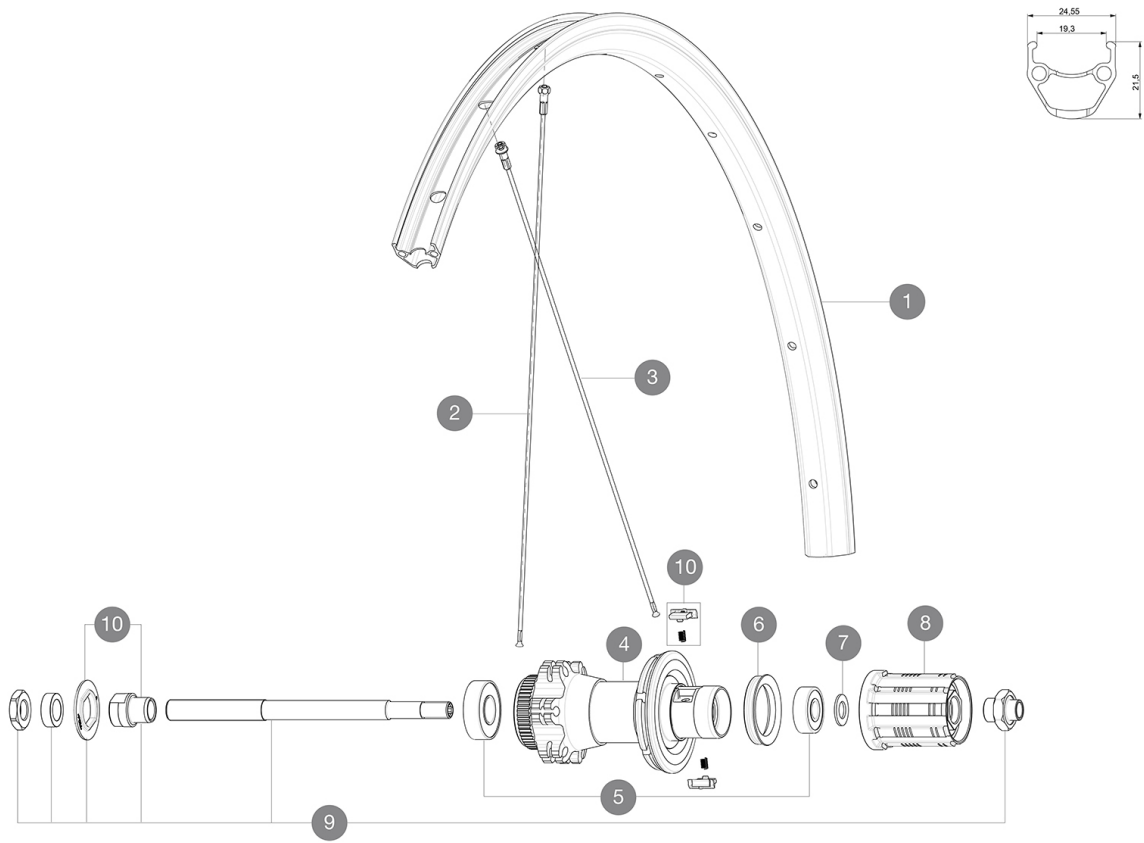

Aksium Disc Allroad 650b

参照ホイール

R99051 AksAlrdDCL650bRr QRx135 M11

ASTM CATEGORY 2 : road and offroad with jumps less than 15cm
 For a longer longevity of the wheel, Mavic recommends that the total weight supported by the wheels don't exceed 120kg, bike included
 Recommended tyre sizes: 25 to 32 mm
 28mm 7.7 bars - 110 psi, 30mm 5.8 bars - 85 psi

RIMS

&NBSP;:

1	V2730415	KIT FRONT/REAR RIM AKSIUM ALLROAD 650B
---	----------	--

SPOKES

2	36690101	"12 SPOKES FRW/OPP DRIVE SIDE CROSSONE 650b/27,5"
3	36690201	"12 SPOKES DRIVE SIDE CROSSRONE 650b/27,5" 276mm"

HUB SHELLS

5	M40660	REAR HUB 608+6001 BEARINGS
6	99500001	FTSL/FTSX FREEHUB BODY SEAL
7	M40067	10 SPACERS FRW/HUB BODY
8	30871101	FTS-L FREEWHEEL BODY HG11 2013 (8 or 9mm axle compatible)
9	99603901	REAR AXLE KSYRIUM EQUIPE 08
10	99603801	SHORT EXPENSIBLE BEARING SUPPORTS > 2008