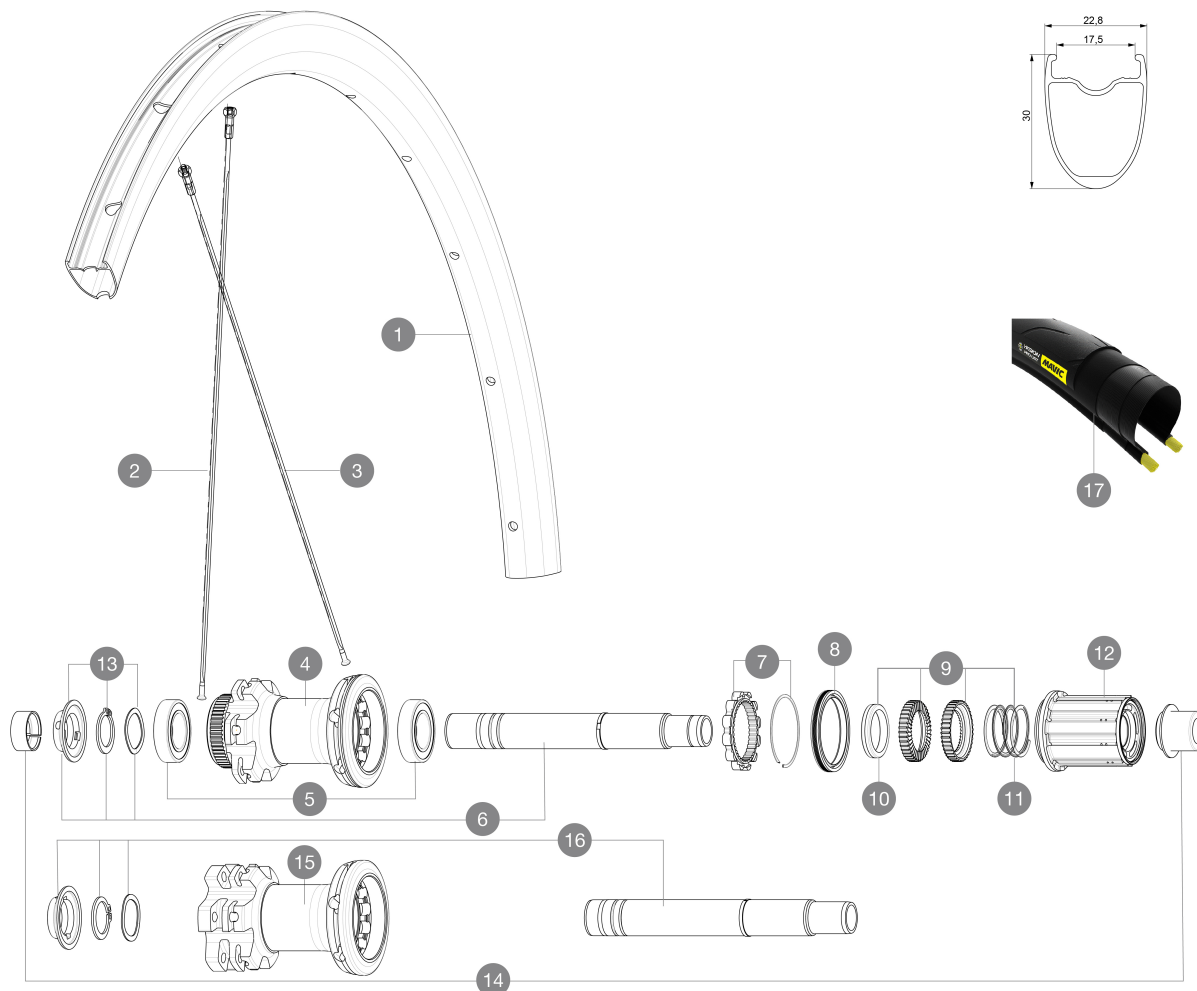

ASTM A2462 : 2 : +15  
120  
25  
25mm 7.7 bars - 110 psi

## RIMS

&NBSP;:

1	V2732715 V2900101	KIT FRONT/REAR RIM COSMIC ELITE DISC UST 23mm UST Tape For 17 to 18 Wide Road Rims
---	----------------------	---

## HUB SHELLS

4	N/A	HUB BODY
5	M40076	HUB BEARINGS 17x30x7 6903 x 2
6	V2252901	KIT ID360 CENTER LOCK 135/142mm AXLE WITH CIRCLIP
7	V2252701	KIT ID360 INSERT SHAPED EAR LOBE > 2017
8	V2251601	ID360 SEAL + GREASE
9	V2251701	ID360 2 RATCHETS + SPRING + GREASE
10	V2500501	Kit 3 ID360 pad for noise reduction
11	V2251801	KIT 3 ID360 ROAD SPRINGS
12	V4000101	HG11 STEEL ROAD FREE HUB BODY ID360 - while stock last
12	V3430101	HG11 Freewheel Body ID360
13	V2373001	KIT ADJUST. SYSTEM QRM AUTO ID360 for 17x30x7 bearing

15	N/A	HUB BODY
16	V2253001	KIT ID360 6 BOLTS 135/142mm AXLE WITH CIRCLIP