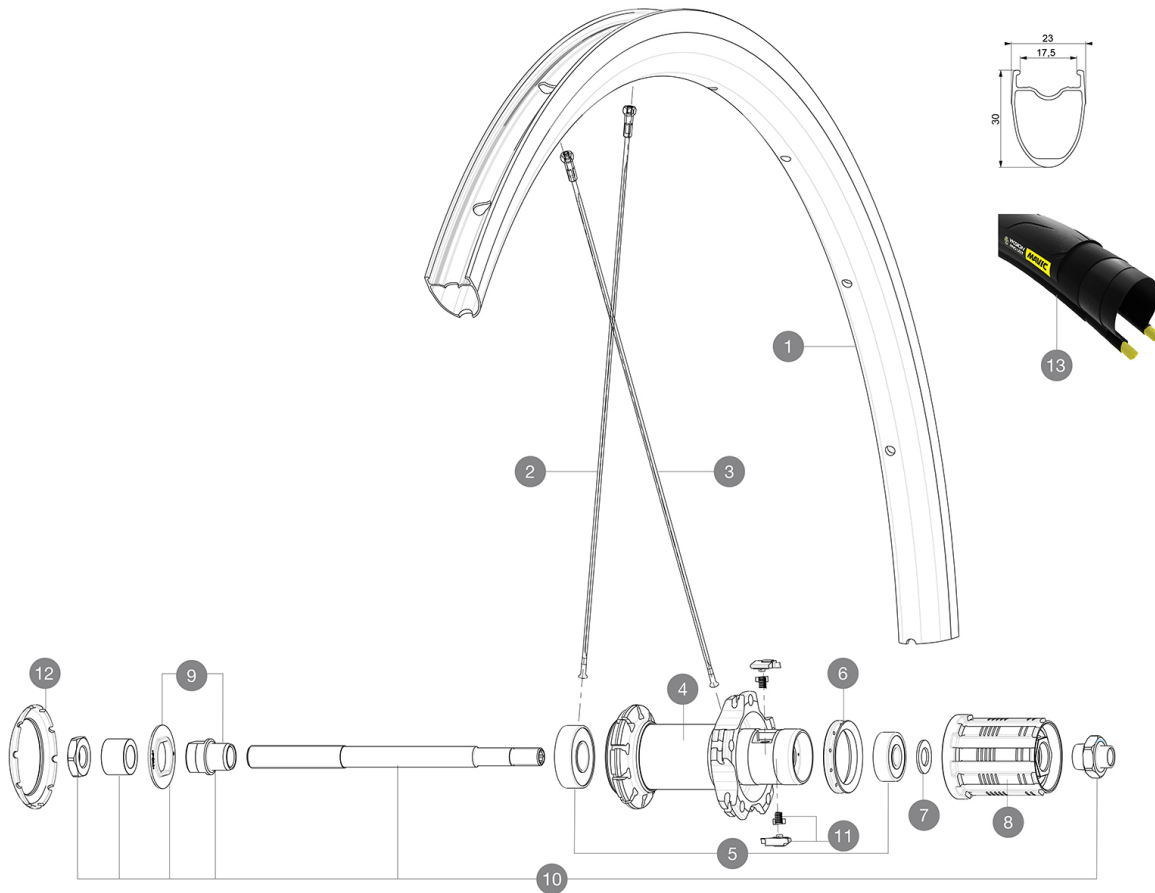

MAVIC Cosmic Elite UST

参照ホイール

R16851 Cos El 18 UST Rr

ASTM A2033 2 : 15 + 15
 120
 25 32 mm
 25mm 7.7 bars - 110 psi

RIMS

&NBSP;:

1	V2732615	KIT FRONT/REAR RIM COSMIC ELITE UST
	V2900101	23mm UST Tape For 17 to 18 Wide Road Rims

SPOKES

2	36644801	10 BLK AERO SPOKES FRONT/NON DRIVE SIDE COSMIC ELITE
2	V2279901	10 FT/NDS COSMIC ELITE UST BTD SPK 276mm - while stock I
3	V3660101	KIT 10 DS COSMIC ELITE UST BUTTED SPOKE 292mm

HUB SHELLS

VERSIONS

-

ホイールの重み

955