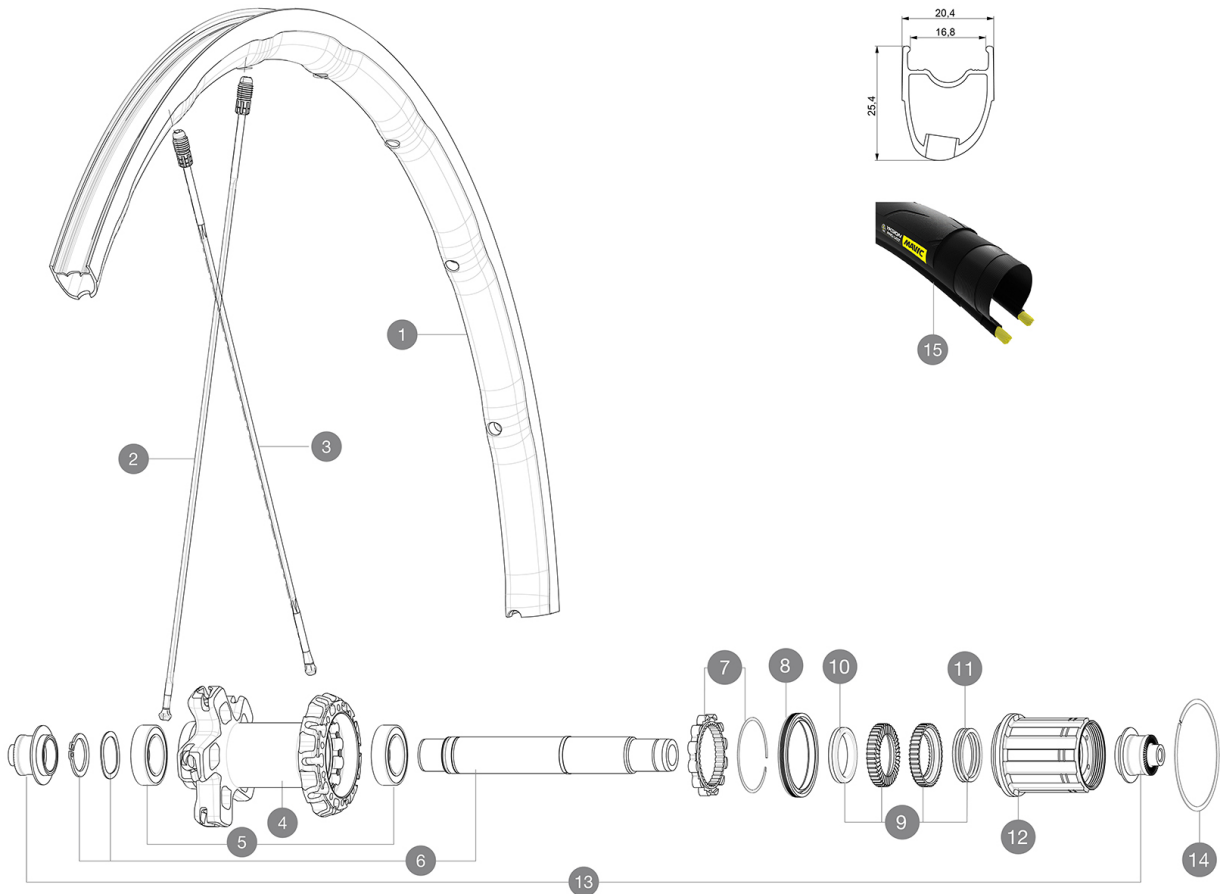

MAVIC Ksyrium Pro UST

参照ホイール

R17231 Ksy Pro UST Rr

ASTM A2106 2 : 15
120
25
32 mm
2
7.7 bars - 110 psi

RIMS

&NBSP;:

1	V2730713	KIT REAR RIM KSYRIUM PRO UST
---	----------	------------------------------

SPOKES

2	10844701	10 SILV.R-SYS SL TUB.ZICRAL BUTT.REAR SPK.298mm
3	V2278101	KIT 1 FT 285,5/1 RR KSYRIUM PRO UST SPK 273,5 - while stock
3	V2270501	SPOKES KIT DRIVE SIDE KSYRIUM PRO DISC

HUB SHELLS

4	N/A	HUB BODY
5	V2560401	KIT ID360 2 BEARINGS 17x28x7 + CIRCLIP + WAVED WASHER (QRM
6	V2252801	KIT ID360 UB REAR WHEEL AXLE WITH CIRCLIP/WAVE WASHER
7	V2252701	KIT ID360 INSERT SHAPED EAR LOBE > 2017
8	V2251601	ID360 SEAL + GREASE
9	V2251701	ID360 2 RATCHETS + SPRING + GREASE
10	V2500501	Kit 3 ID360 pad for noise reduction
11	V2251801	KIT 3 ID360 ROAD SPRINGS
12	V3430101	HG11 Freewheel Body ID360
14	V2252201	KIT 2 REAR HUB RETENTION RINGS 48mm

TYRES

15	39938825	Yksion Pro UST 700x25
----	----------	-----------------------

ADAPTERS

13	V2253101	KIT REAR AXLE ADAPTOR QUICK RELEASE ID360
----	----------	---